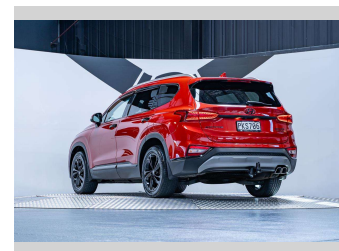

2018 Hyundai Santa Fe TM Limited 2.2L 4WD

Purchase Price **\$39,990**
Includes GST, Registration & Licensing

Finance may be available on this vehicle. Ask one of our friendly staff for more information.

Gain peace of mind with Mechanical Breakdown Insurance. **Ask us how.**

an ASSURANT company

Top features
None Listed

Body Style
5 door, SUV / 4x4

Odometer
97,400 km

Engine
2199 cc, Internal Combustion

Fuel Type
Diesel