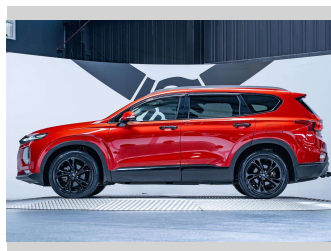

2018 Hyundai Santa Fe TM Limited 2.2L 4WD

Purchase Price **\$39,990**
Includes GST, Registration & Licensing

Finance may be available on this vehicle. Ask one of our friendly staff for more information.

Gain peace of mind with Mechanical Breakdown Insurance. **Ask us how.**

an ASSURANT company

Top features
None Listed

Body Style
5 door, SUV / 4x4

Odometer
97,400 km

Engine
2199 cc, Internal Combustion

Fuel Type
Diesel