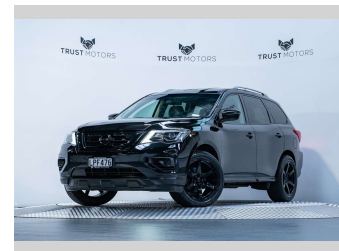

2018 Nissan Pathfinder ST 3.5L V6

Purchase Price **\$25,990**
Includes GST, Registration & Licensing

Finance may be available on this vehicle. Ask one of our friendly staff for more information.

Gain peace of mind with Mechanical Breakdown Insurance. **Ask us how.**

Top features
None Listed

Body Style
5 door, SUV / 4x4

Odometer
135,300 km

Engine
3498 cc, Internal Combustion

Fuel Type
Petrol

Transmission
Automatic

Wheels
-

VIN
5N1DR2MN4HC684002

Interior
Black

Safety
-

Reg No.
LPF476

Ext Colour
Magnetic Black

History
NZ New, 2 owners

Seats
7 seats, Fabric

CO2 Emissions
-

Energy Economy
-