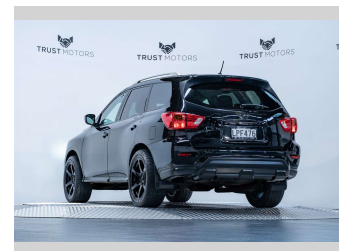

2018 Nissan Pathfinder ST 3.5L V6

Purchase Price **\$25,990**
Includes GST, Registration & Licensing

Finance may be available on this vehicle. Ask one of our friendly staff for more information.

Gain peace of mind with Mechanical Breakdown Insurance. **Ask us how.**

Top features
None Listed

Body Style
5 door, SUV / 4x4

Odometer
135,300 km

Engine
3498 cc, Internal Combustion

Fuel Type
Petrol

Transmission
Automatic

Wheels
-

VIN
5N1DR2MN4HC684002

Interior
Black

Safety
-

Reg No.
LPF476

Ext Colour
Magnetic Black

History
NZ New, 2 owners

Seats
7 seats, Fabric

CO2 Emissions
-

Energy Economy
-