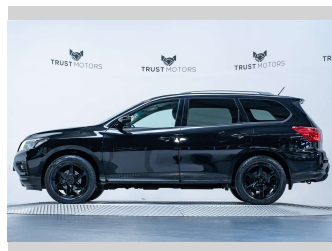

2018 Nissan Pathfinder ST 3.5L V6

Purchase Price **\$25,990**
Includes GST, Registration & Licensing

Finance may be available on this vehicle. Ask one of our friendly staff for more information.

Gain peace of mind with Mechanical Breakdown Insurance. **Ask us how.**

Top features
None Listed

Body Style
5 door, SUV / 4x4

Odometer
135,300 km

Engine
3498 cc, Internal Combustion

Fuel Type
Petrol

Transmission
Automatic

Wheels
-

VIN
5N1DR2MN4HC684002

Interior
Black

Safety
-

Reg No.
LPF476

Ext Colour
Magnetic Black

History
NZ New, 2 owners

Seats
7 seats, Fabric

CO2 Emissions
-

Energy Economy
-