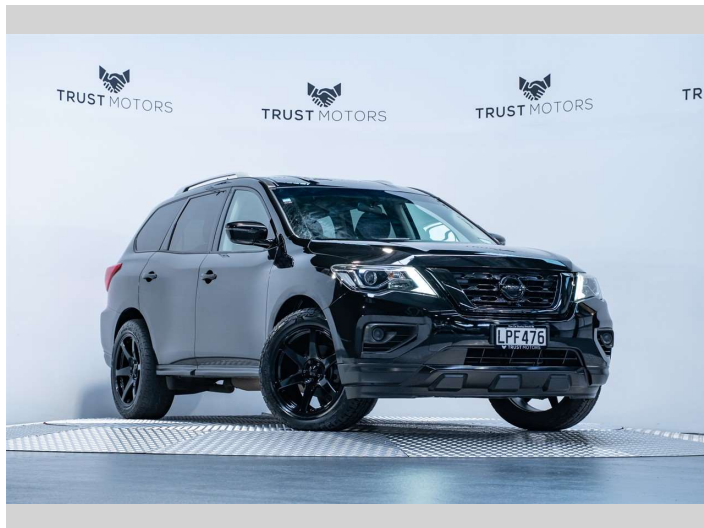

2018 Nissan Pathfinder ST 3.5L V6

Purchase Price **\$25,990**
Includes GST, Registration & Licensing

Finance may be available on this vehicle. Ask one of our friendly staff for more information.

Gain peace of mind with Mechanical Breakdown Insurance. **Ask us how.**

Top features
None Listed

Body Style
5 door, SUV / 4x4

Odometer
135,300 km

Engine
3498 cc, Internal Combustion

Fuel Type
Petrol

Transmission
Automatic

Wheels
-

VIN
5N1DR2MN4HC684002

Interior
Black

Safety
-

Reg No.
LPF476

Ext Colour
Magnetic Black

History
NZ New, 2 owners

Seats
7 seats, Fabric

CO2 Emissions
-

Energy Economy
-