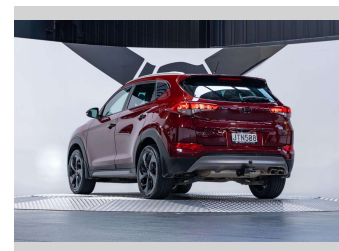

2016 Hyundai Tucson Elite 2.0D 4WD

Purchase Price **\$17,990**
Includes GST, Registration & Licensing

Finance may be available on this vehicle. Ask one of our friendly staff for more information.

Gain peace of mind with Mechanical Breakdown Insurance. **Ask us how.**

an ASSURANT company

Top features
None Listed

Body Style
5 door, SUV / 4x4

Odometer
146,000 km

Engine
1995 cc, Internal Combustion

Fuel Type
Diesel

Transmission
Automatic, 4WD

Wheels
-