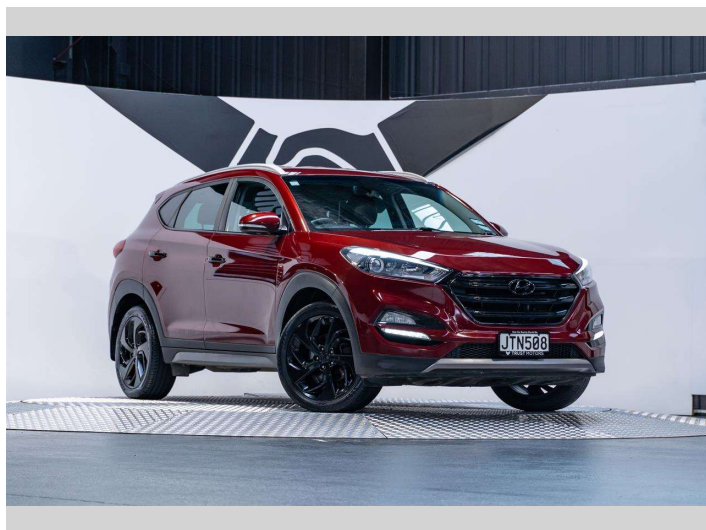

2016 Hyundai Tucson Elite 2.0D 4WD

Purchase Price **\$17,990**
Includes GST, Registration & Licensing

Finance may be available on this vehicle. Ask one of our friendly staff for more information.

Gain peace of mind with Mechanical Breakdown Insurance. **Ask us how.**

an ASSURANT company

Top features
None Listed

Body Style
5 door, SUV / 4x4

Odometer
146,000 km

Engine
1995 cc, Internal Combustion

Fuel Type
Diesel

Transmission
Automatic, 4WD

Wheels
-

VIN
TMAJ381ASHJ152310

Interior
Black

Safety
-

Reg No.
JTN508

Ext Colour
Ruby Wine

History
NZ New, 4 owners

Seats
5 seats, Leather

CO2 Emissions
-