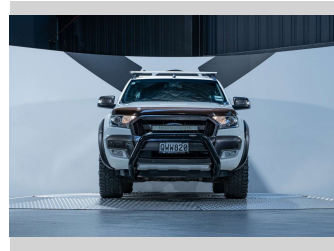

2016 Ford Ranger Wildtrak 3.2L 4WD

Purchase Price

$37,990

Includes GST, Registration & Licensing

Finance may be available on this vehicle. Ask one of our friendly staff for more information.

finance
NOW

Gain peace of mind with Mechanical Breakdown Insurance. **Ask us how.**

ASSURANT®

Top features

None Listed

Body Style

4 door, Ute

Odometer

138,800 km

Engine

3198 cc, Internal Combustion

Fuel Type

Diesel

Transmission

Automatic, 4WD

Wheels

-

VIN

MNAUMFF50GW567483

Interior

Black

Safety

-

Reg No.

QWW820

Ext Colour

Oxford White

History

NZ New, 3 owners

Seats

5 seats, Leather

CO2 Emissions

-

Energy Economy

-

Stock ID: 5894

Trust Motors Ltd | Phone 09 887 8668 | Email george@trustmotors.co.nz
10 Norman Spencer Drive, Papatoetoe, Auckland 2104, New Zealand
www.trustmotors.co.nz

★★★★★
4.92 | 1379 reviews