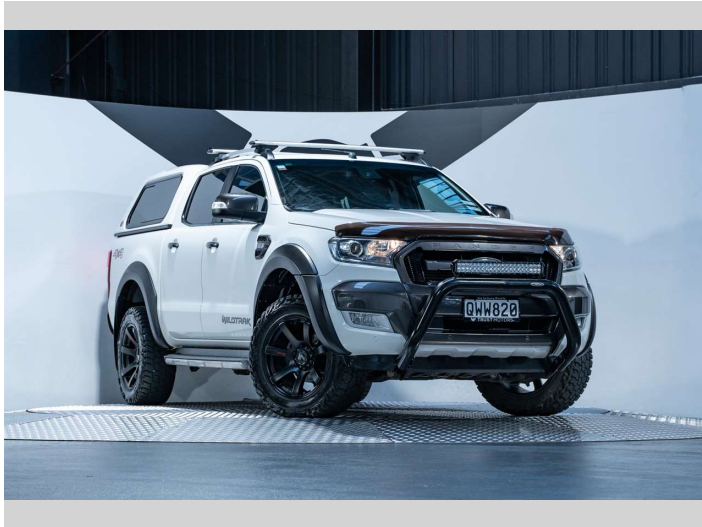

2016 Ford Ranger Wildtrak 3.2L 4WD

Purchase Price

\$37,990

Includes GST, Registration & Licensing

Finance may be available on this vehicle. Ask one of our friendly staff for more information.

finance
NOW

Gain peace of mind with Mechanical Breakdown Insurance. **Ask us how.**

ASSURANT®

Top features

None Listed

Body Style

4 door, Ute

Odometer

138,800 km

Engine

3198 cc, Internal Combustion

Fuel Type

Diesel

Transmission

Automatic, 4WD

Wheels

-

VIN

Oxford White

History

NZ New, 3 owners

Seats

5 seats, Leather

CO2 Emissions

-

Energy Economy