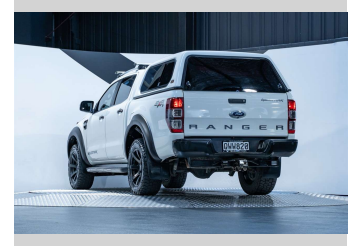

2016 Ford Ranger Wildtrak 3.2L 4WD

Purchase Price

\$37,990

Includes GST, Registration & Licensing

Finance may be available on this vehicle. Ask one of our friendly staff for more information.

finance
NOW

Gain peace of mind with Mechanical Breakdown Insurance. **Ask us how.**

ASSURANT®

Top features

None Listed

Body Style

4 door, Ute

Odometer

138,800 km

Engine

3198 cc, Internal Combustion

Fuel Type

Diesel

Transmission

Automatic, 4WD

Wheels

-

VIN