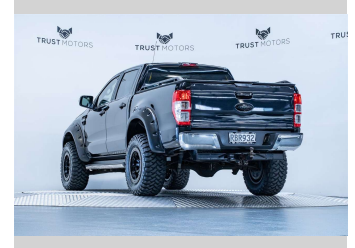

2015 Ford Ranger XLT 3.2L 4WD Manual

Purchase Price **\$37,990**
Includes GST, Registration & Licensing

Finance may be available on this vehicle. Ask one of our friendly staff for more information.

Gain peace of mind with Mechanical Breakdown Insurance. **Ask us how.**

Top features
None Listed

Body Style
4 door, Ute

Odometer
114,300 km

Engine
3198 cc, Internal Combustion

Fuel Type
Diesel

Transmission
Manual, 4WD

Wheels
-

VIN
MNAUMFF50FW474481

Interior
Black

Safety

Based on 2024 VSRR rating

Reg No.
RBR932

Ext Colour
Shadow Black

History
NZ New, 1 owner

Seats
5 seats, Fabric

CO2 Emissions
★ ★ ☆ ☆ ☆ ☆
252 grams/km