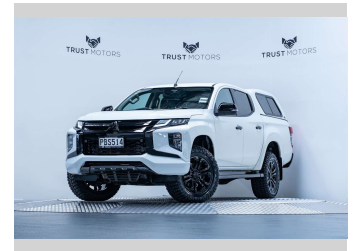

2022 Mitsubishi Triton GLXR 2.4L Automatic

Purchase Price **\$32,990**
Includes GST, Registration & Licensing

Finance may be available on this vehicle. Ask one of our friendly staff for more information.

Gain peace of mind with Mechanical Breakdown Insurance. **Ask us how.**

Top features
None Listed

Body Style
4 door, Ute

Odometer
82,300 km

Engine
2442 cc, Internal Combustion

Fuel Type
Diesel

Transmission
Automatic