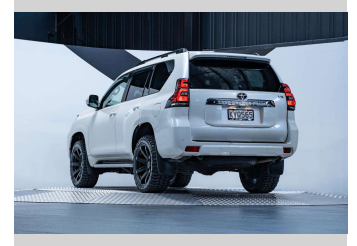

2017 Toyota Landcruiser Prado VX 2.8D 4WD

Purchase Price

\$59,990

Includes GST, Registration & Licensing

Finance may be available on this vehicle. Ask one of our friendly staff for more information.

Gain peace of mind with Mechanical Breakdown Insurance. **Ask us how.**

Top features

None Listed

Body Style

5 door, SUV / 4x4

Odometer

79,000 km

Engine

2755 cc, Internal Combustion