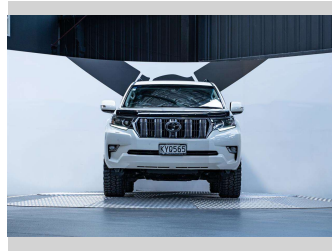

2017 Toyota Landcruiser Prado VX 2.8D 4WD

Purchase Price

\$59,990

Includes GST, Registration & Licensing

Finance may be available on this vehicle. Ask one of our friendly staff for more information.

Gain peace of mind with Mechanical Breakdown Insurance. **Ask us how.**

Top features

None Listed

Body Style

5 door, SUV / 4x4

Odometer

79,000 km

Engine

2755 cc, Internal Combustion