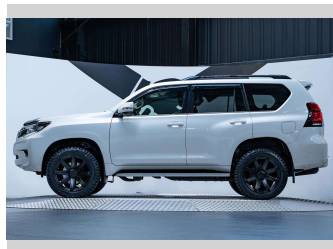

2017 Toyota Landcruiser Prado VX 2.8D 4WD

Purchase Price

\$59,990

Includes GST, Registration & Licensing

Finance may be available on this vehicle. Ask one of our friendly staff for more information.

finance
NOW

Gain peace of mind with Mechanical Breakdown Insurance. **Ask us how.**

Protecta
INSURANCE
an ASSURANT company

Top features

None Listed

Body Style

5 door, SUV / 4x4

Odometer

79,000 km

Engine

2755 cc, Internal Combustion

Fuel Type

Diesel

Transmission

Automatic, 4WD

Wheels

-

Ext Colour

Glacier White

History

NZ New, 2 owners

Seats

7 seats, Leather

CO2 Emissions

-