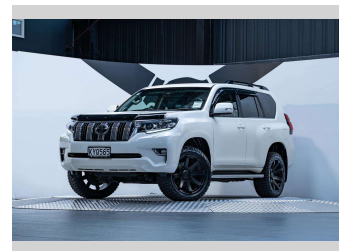

2017 Toyota Landcruiser Prado VX 2.8D 4WD

Purchase Price

\$59,990

Includes GST, Registration & Licensing

Finance may be available on this vehicle. Ask one of our friendly staff for more information.

finance
NOW

Gain peace of mind with Mechanical Breakdown Insurance. **Ask us how.**

Protecta
INSURANCE
an ASSURANT company

Top features

None Listed

Body Style

5 door, SUV / 4x4

Odometer

79,000 km

Engine

2755 cc, Internal Combustion

Fuel Type

Diesel

Transmission

Automatic, 4WD

Wheels

-

Ext Colour

Glacier White

History

NZ New, 2 owners

Seats

7 seats, Leather

CO2 Emissions

-