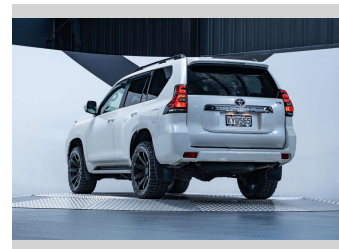

2017 Toyota Landcruiser Prado VX 2.8D 4WD

Purchase Price

\$59,990

Includes GST, Registration & Licensing

Finance may be available on this vehicle. Ask one of our friendly staff for more information.

finance
NOW

Gain peace of mind with Mechanical Breakdown Insurance. **Ask us how.**

Protecta
INSURANCE
an ASSURANT company

Top features

None Listed

Body Style

5 door, SUV / 4x4

Odometer

79,000 km

Engine

2755 cc, Internal Combustion

Fuel Type

Diesel

Transmission

Automatic, 4WD

Wheels

-

Ext Colour

Glacier White

History

NZ New, 2 owners

Seats

7 seats, Leather

CO2 Emissions

-