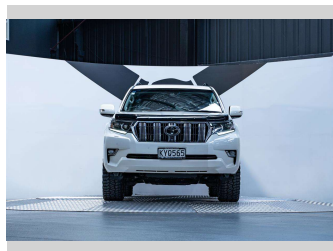

2017 Toyota Landcruiser Prado VX 2.8D 4WD

Purchase Price

\$59,990

Includes GST, Registration & Licensing

Finance may be available on this vehicle. Ask one of our friendly staff for more information.

finance
NOW

Engine

2755 cc, Internal Combustion

Fuel Type

Diesel

Transmission

Automatic, 4WD

Wheels

-