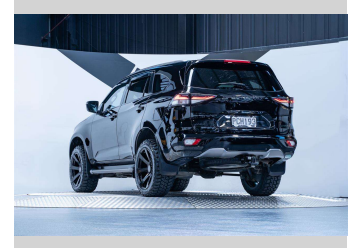

# 2022 Isuzu MU-X 3.0L Diesel 4WD

Purchase Price

**\$64,990**

Includes GST, Registration & Licensing

Finance may be available on this vehicle. Ask one of our friendly staff for more information.

Gain peace of mind with Mechanical Breakdown Insurance. **Ask us how.**

## Top features

None Listed

Body Style

**5 door, SUV / 4x4**

Odometer

**55,000 km**

Engine

**2999 cc, Internal Combustion**