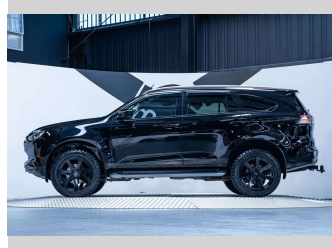

# 2022 Isuzu MU-X 3.0L Diesel 4WD

Purchase Price

**\$64,990**

Includes GST, Registration & Licensing

Finance may be available on this vehicle. Ask one of our friendly staff for more information.

Gain peace of mind with Mechanical Breakdown Insurance. **Ask us how.**

## Top features

None Listed

Body Style

**5 door, SUV / 4x4**

Odometer

**55,000 km**

Engine

**2999 cc, Internal Combustion**