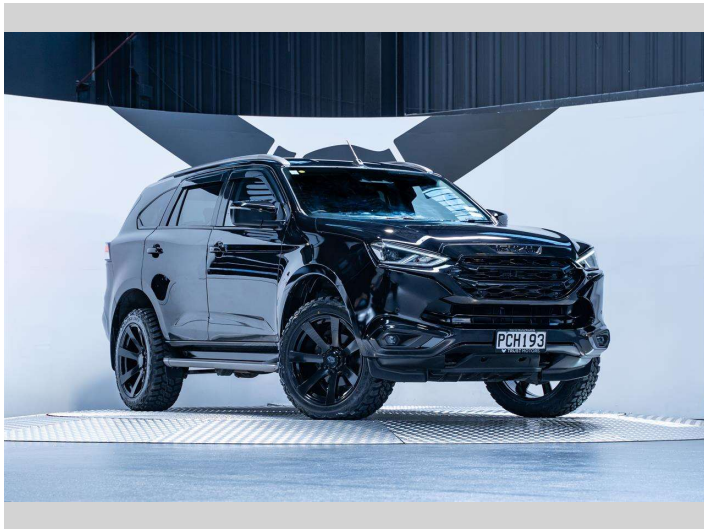

2022 Isuzu MU-X 3.0L Diesel 4WD

Purchase Price

\$64,990

Includes GST, Registration & Licensing

Finance may be available on this vehicle. Ask one of our friendly staff for more information.

Gain peace of mind with Mechanical Breakdown Insurance. **Ask us how.**

Top features

None Listed

Body Style

5 door, SUV / 4x4

Odometer

55,000 km

Engine

2999 cc, Internal Combustion