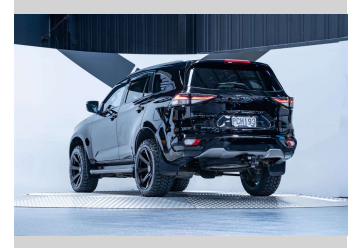

2022 Isuzu MU-X 3.0L Diesel 4WD

Purchase Price

\$64,990

Includes GST, Registration & Licensing

Finance may be available on this vehicle. Ask one of our friendly staff for more information.

Gain peace of mind with Mechanical Breakdown Insurance. **Ask us how.**

Top features

None Listed

Body Style

5 door, SUV / 4x4

Odometer

55,000 km

Engine

2999 cc, Internal Combustion