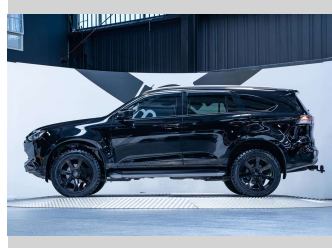

2022 Isuzu MU-X 3.0L Diesel 4WD

Purchase Price

\$64,990

Includes GST, Registration & Licensing

Finance may be available on this vehicle. Ask one of our friendly staff for more information.

Gain peace of mind with Mechanical Breakdown Insurance. **Ask us how.**

Top features

None Listed

Body Style

5 door, SUV / 4x4

Odometer

55,000 km

Engine

2999 cc, Internal Combustion