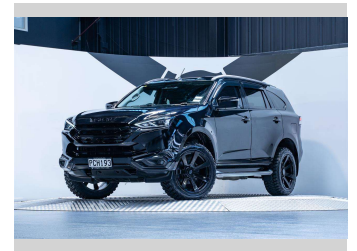

2022 Isuzu MU-X 3.0L Diesel 4WD

Purchase Price

\$64,990

Includes GST, Registration & Licensing

Finance may be available on this vehicle. Ask one of our friendly staff for more information.

Gain peace of mind with Mechanical Breakdown Insurance. **Ask us how.**

Top features

None Listed

Body Style

5 door, SUV / 4x4

Odometer

55,000 km

Engine

2999 cc, Internal Combustion