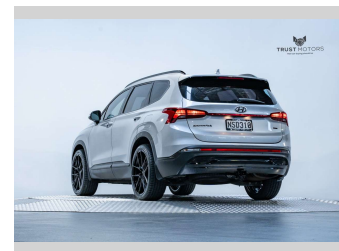

2021 Hyundai Santa Fe TM 2.5L Petrol 4WD

Purchase Price **\$35,990**
Includes GST, Registration & Licensing

Finance may be available on this vehicle. Ask one of our friendly staff for more information.

Gain peace of mind with Mechanical Breakdown Insurance. **Ask us how.**

Top features
None Listed

Body Style
5 door, SUV / 4x4

Odometer
97,900 km

Engine
2497 cc, Internal Combustion

Fuel Type
Petrol

Transmission
Automatic, 4WD

Wheels
-

VIN
KMHS281KSMU392318

Interior
Black

Safety
-

Reg No.
NSD310

Ext Colour
Shimmering Silver

History
NZ New, 3 owners

Seats
7 seats, Fabric

CO2 Emissions
-

Energy Economy
-