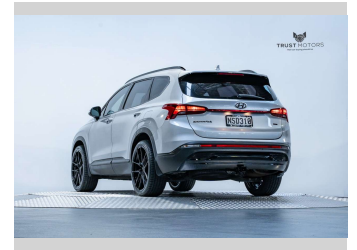

2021 Hyundai Santa Fe TM 2.5L Petrol 4WD

Purchase Price **\$35,990**
Includes GST, Registration & Licensing

Finance may be available on this vehicle. Ask one of our friendly staff for more information.

Gain peace of mind with Mechanical Breakdown Insurance. **Ask us how.**

Top features
None Listed

Body Style
5 door, SUV / 4x4

Odometer
97,900 km

Engine
2497 cc, Internal Combustion

Fuel Type
Petrol

Transmission
Automatic, 4WD

Wheels
-

VIN
KMHS281KSMU392318

Interior
Black

Safety
-

Reg No.
NSD310

Ext Colour
Shimmering Silver

History
NZ New, 3 owners

Seats
7 seats, Fabric

CO2 Emissions
-

Energy Economy
-