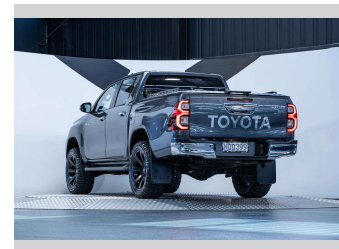

2020 Toyota Hilux SR5 2.8 Turbo Diesel

Purchase Price **\$45,990**
Includes GST, Registration & Licensing

Finance may be available on this vehicle. Ask one of our friendly staff for more information.

Gain peace of mind with Mechanical Breakdown Insurance. **Ask us how.**

an ASSURANT company

Top features
None Listed

Body Style
4 door, Ute

Odometer
29,800 km

Engine
2755 cc, Internal Combustion

Fuel Type
Diesel

Transmission
Automatic

Wheels
-