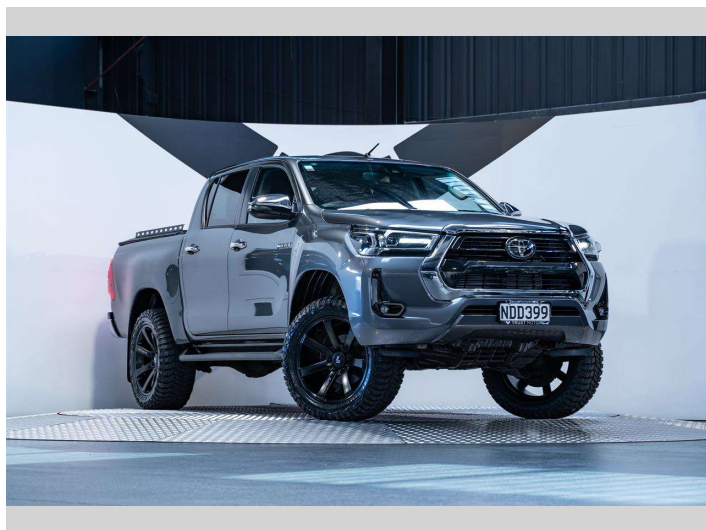

2020 Toyota Hilux SR5 2.8 Turbo Diesel

Purchase Price **\$45,990**
Includes GST, Registration & Licensing

Finance may be available on this vehicle. Ask one of our friendly staff for more information.

Gain peace of mind with Mechanical Breakdown Insurance. **Ask us how.**

an ASSURANT company

Top features
None Listed

Body Style
4 door, Ute

Odometer
29,800 km

Engine
2755 cc, Internal Combustion

Fuel Type
Diesel

Transmission
Automatic

Wheels
-

VIN
MR0AA3DDX00005790

Interior
Black

Safety
-

Reg No.
NDD399

Ext Colour
Grey

History
NZ New, 4 owners

Seats
5 seats, Fabric

CO2 Emissions
-