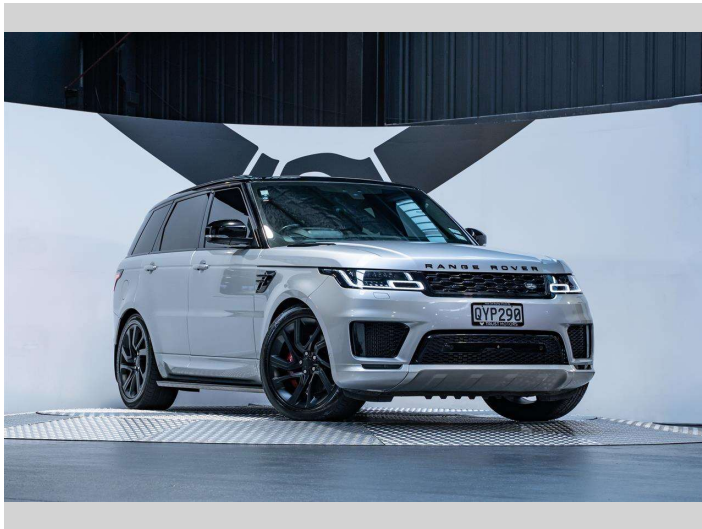

2019 Land Rover Range Rover Sport SDV8 HSE

Purchase Price **\$89,990**
Includes GST, Registration & Licensing

Finance may be available on this vehicle. Ask one of our friendly staff for more information.

Gain peace of mind with Mechanical Breakdown Insurance. **Ask us how.**

Top features
None Listed

Body Style
5 door, SUV / 4x4

Odometer
92,900 km

Engine
4367 cc, Internal Combustion

Fuel Type
Diesel

Transmission
Automatic, 4WD

Wheels
-

VIN
SALWA2AJXKA831926

Interior
Black

Safety
-

Reg No.
QYP290

Ext Colour
Indus Silver

History
NZ New, 3 owners

Seats
5 seats, Leather