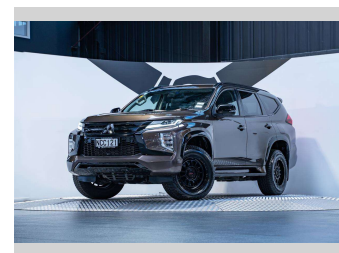

# 2020 Mitsubishi Pajero Sport VRX 2.4D 4WD

**Purchase Price** **\$42,990**  
Includes GST, Registration & Licensing

Finance may be available on this vehicle. Ask one of our friendly staff for more information.

Gain peace of mind with Mechanical Breakdown Insurance. **Ask us how.**

an ASSURANT company

**Top features**  
None Listed

Body Style  
**5 door, SUV / 4x4**

Odometer  
**64,800 km**

Engine  
**2442 cc, Internal Combustion**