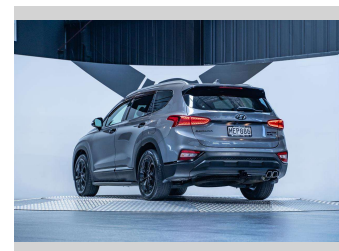

2019 Hyundai Santa Fe Elite 2.2D 4WD

Purchase Price

\$37,990

Includes GST, Registration & Licensing

Finance may be available on this vehicle. Ask one of our friendly staff for more information.

Gain peace of mind with Mechanical Breakdown Insurance. **Ask us how.**

Top features

None Listed

Body Style

5 door, SUV / 4x4

Odometer

82,400 km

Engine

2199 cc, Internal Combustion