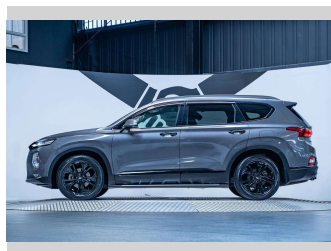

2019 Hyundai Santa Fe Elite 2.2D 4WD

Purchase Price

\$37,990

Includes GST, Registration & Licensing

Finance may be available on this vehicle. Ask one of our friendly staff for more information.

Gain peace of mind with Mechanical Breakdown Insurance. **Ask us how.**

Top features

None Listed

Body Style

5 door, SUV / 4x4

Odometer

82,400 km

Engine

2199 cc, Internal Combustion