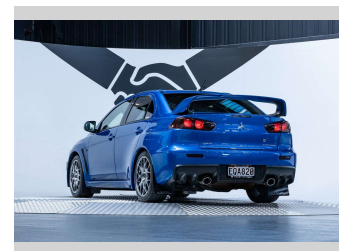

2008 Mitsubishi Lancer Evolution X 2.0L Manual

Purchase Price **\$45,990**
Includes GST, Registration & Licensing

Finance may be available on this vehicle. Ask one of our friendly staff for more information.

Gain peace of mind with Mechanical Breakdown Insurance. **Ask us how.**

Top features
None Listed

Body Style
4 door, Sedan

Odometer
83,700 km

Engine
1998 cc, Internal Combustion

Fuel Type
Petrol

Transmission
Manual, 4WD

Wheels
-

VIN
JMASJCZ4ASNG90335

Interior
Black

Safety
-

Reg No.
EQA820

Ext Colour
Octane Blue Pearl

History
NZ New, 3 owners

Seats
5 seats, Fabric