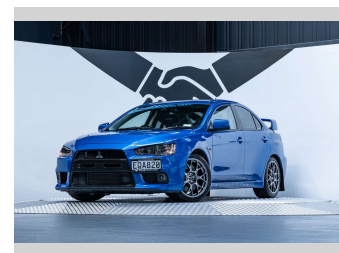

2008 Mitsubishi Lancer Evolution X 2.0L Manual

Purchase Price **\$45,990**
Includes GST, Registration & Licensing

Finance may be available on this vehicle. Ask one of our friendly staff for more information.

Gain peace of mind with Mechanical Breakdown Insurance. **Ask us how.**

Top features
None Listed

Body Style
4 door, Sedan

Odometer
83,700 km

Engine
1998 cc, Internal Combustion

Fuel Type
Petrol

Transmission
Manual, 4WD

Wheels
-

VIN
JMASJCZ4ASNG90335

Interior
Black

Safety
-

Reg No.
EQA820

Ext Colour
Octane Blue Pearl

History
NZ New, 3 owners

Seats
5 seats, Fabric