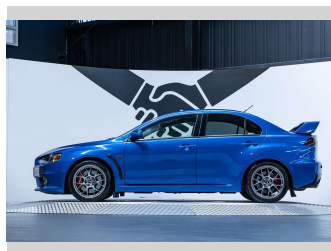

2008 Mitsubishi Lancer Evolution X 2.0L Manual

Purchase Price **\$45,990**
Includes GST, Registration & Licensing

Finance may be available on this vehicle. Ask one of our friendly staff for more information.

Gain peace of mind with Mechanical Breakdown Insurance. **Ask us how.**

Top features
None Listed

Body Style
4 door, Sedan

Odometer
83,700 km

Engine
1998 cc, Internal Combustion

Fuel Type
Petrol

Transmission
Manual, 4WD

Wheels
-

VIN
JMASJCZ4ASNG90335

Interior
Black

Safety
-

Reg No.
EQA820

Ext Colour
Octane Blue Pearl

History
NZ New, 3 owners

Seats
5 seats, Fabric