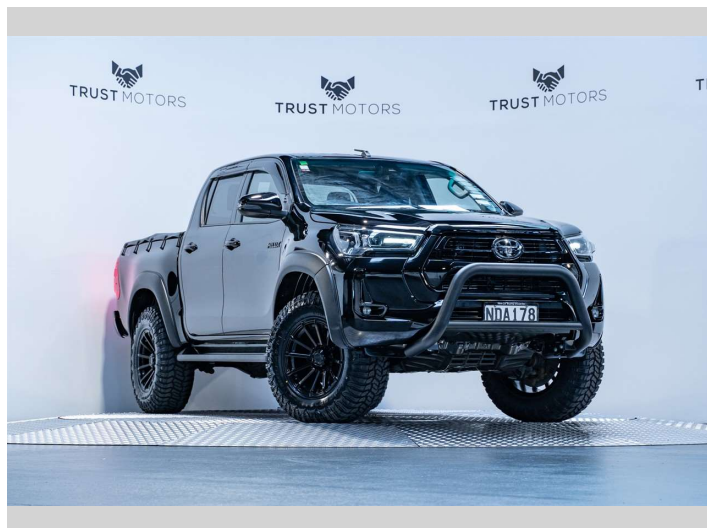

2020 Toyota Hilux SR5 2.8L 4WD

Purchase Price **\$54,990**
Includes GST, Registration & Licensing

Finance may be available on this vehicle. Ask one of our friendly staff for more information.

Gain peace of mind with Mechanical Breakdown Insurance. **Ask us how.**

Top features
None Listed

Body Style
4 door, Ute

Odometer
78,200 km

Engine
2755 cc, Internal Combustion

Fuel Type
Diesel

Transmission
Automatic, 4WD

Wheels
-

VIN
MR0BA3CD400026575

Interior
Black

Safety
-

Reg No.
NDA178

Ext Colour
Attitude Black

History
NZ New, 1 owner

Seats
5 seats, Fabric

CO2 Emissions
-

Energy Economy
-