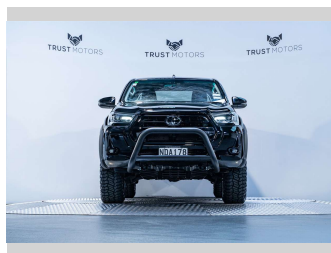

2020 Toyota Hilux SR5 2.8L 4WD