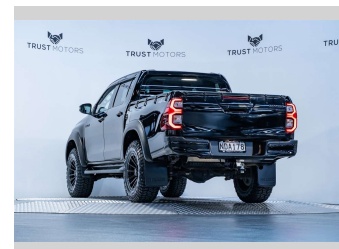

2020 Toyota Hilux SR5 2.8L 4WD