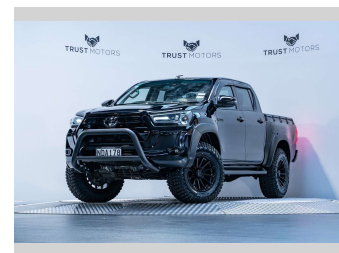

2020 Toyota Hilux SR5 2.8L 4WD

Purchase Price **\$54,990**
Includes GST, Registration & Licensing

Finance may be available on this vehicle. Ask one of our friendly staff for more information.

Gain peace of mind with Mechanical Breakdown Insurance. **Ask us how.**

Top features
None Listed

Body Style
4 door, Ute

Odometer
78,200 km

Engine
2755 cc, Internal Combustion

Fuel Type
Diesel

Transmission
Automatic, 4WD

Wheels
-

VIN
MR0BA3CD400026575

Interior
Black

Safety
-

Reg No.
NDA178

Ext Colour
Attitude Black

History
NZ New, 1 owner

Seats
5 seats, Fabric

CO2 Emissions
-

Energy Economy
-