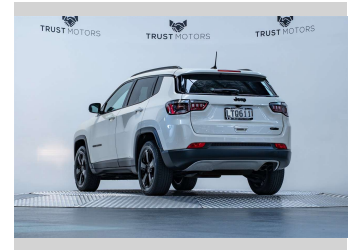

2018 Jeep Compass Longitude 2.4L Petrol

Purchase Price **\$21,990**
Includes GST, Registration & Licensing

Finance may be available on this vehicle. Ask one of our friendly staff for more information.

Gain peace of mind with Mechanical Breakdown Insurance. **Ask us how.**

Top features
None Listed

Body Style
5 door, SUV / 4x4

Odometer
65,600 km

Engine
2359 cc, Internal Combustion

Fuel Type
Petrol

Transmission
Automatic

Wheels
-

VIN
MCANJPBB5JFA28321

Interior
Black

Safety
-

Reg No.
LTQ611

Ext Colour
Pearl White

History
NZ New, 5 owners

Seats
5 seats, Fabric

CO2 Emissions
-

Energy Economy
-