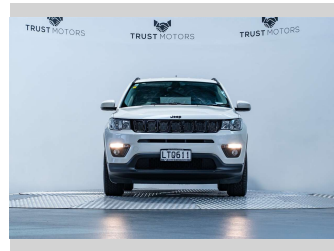

2018 Jeep Compass Longitude 2.4L Petrol

Purchase Price **\$21,990**
Includes GST, Registration & Licensing

Finance may be available on this vehicle. Ask one of our friendly staff for more information.

Gain peace of mind with Mechanical Breakdown Insurance. **Ask us how.**