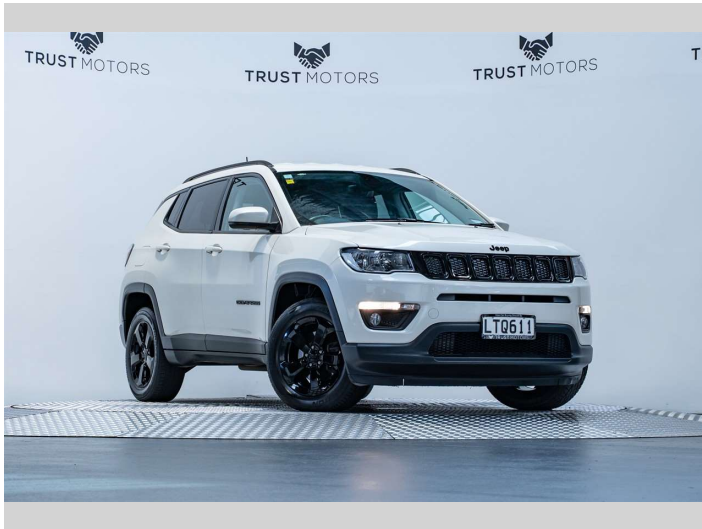

2018 Jeep Compass Longitude 2.4L Petrol

Purchase Price **\$21,990**
Includes GST, Registration & Licensing

Finance may be available on this vehicle. Ask one of our friendly staff for more information.

Gain peace of mind with Mechanical Breakdown Insurance. **Ask us how.**

Top features
None Listed

Body Style
5 door, SUV / 4x4

Odometer
65,600 km

Engine
2359 cc, Internal Combustion

Fuel Type
Petrol

Transmission
Automatic

Wheels
-

VIN
MCANJPBB5JFA28321

Interior
Black

Safety
-

Reg No.
LTQ611

Ext Colour
Pearl White

History
NZ New, 5 owners

Seats
5 seats, Fabric

CO2 Emissions
-

Energy Economy
-