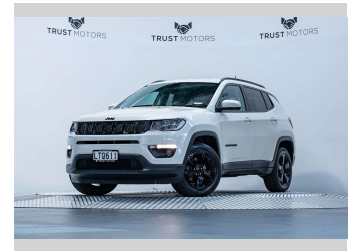

2018 Jeep Compass Longitude 2.4L Petrol

Purchase Price **\$21,990**
Includes GST, Registration & Licensing

Finance may be available on this vehicle. Ask one of our friendly staff for more information.

Gain peace of mind with Mechanical Breakdown Insurance. **Ask us how.**

Top features
None Listed

Body Style
5 door, SUV / 4x4

Odometer
65,600 km

Engine
2359 cc, Internal Combustion

Fuel Type
Petrol

Transmission
Automatic

Wheels
-

VIN
MCANJPBB5JFA28321

Interior
Black

Safety
-

Reg No.
LTQ611

Ext Colour
Pearl White

History
NZ New, 5 owners

Seats
5 seats, Fabric

CO2 Emissions
-

Energy Economy
-