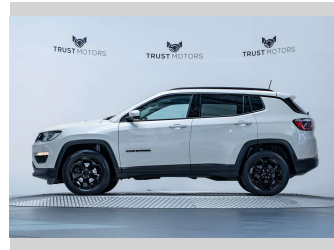

2018 Jeep Compass Longitude 2.4L Petrol

Purchase Price **\$21,990**
Includes GST, Registration & Licensing

Finance may be available on this vehicle. Ask one of our friendly staff for more information.

Gain peace of mind with Mechanical Breakdown Insurance. **Ask us how.**

Top features
None Listed

Body Style
5 door, SUV / 4x4

Odometer
65,600 km

Engine
2359 cc, Internal Combustion

Fuel Type
Petrol

Transmission
Automatic

Wheels
-

VIN
MCANJPBB5JFA28321

Interior
Black

Safety
-

Reg No.
LTQ611

Ext Colour
Pearl White

History
NZ New, 5 owners

Seats
5 seats, Fabric

CO2 Emissions
-

Energy Economy
-