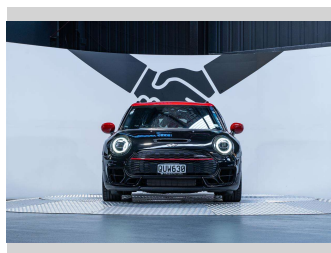

2020 Mini Clubman JCW ALL4 2.0L Turbo