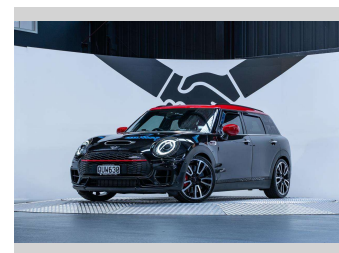

2020 Mini Clubman JCW ALL4 2.0L Turbo

Purchase Price **\$44,990**
Includes GST, Registration & Licensing

Finance may be available on this vehicle. Ask one of our friendly staff for more information.

Gain peace of mind with Mechanical Breakdown Insurance. **Ask us how.**

Top features
None Listed

Body Style
5 door, Hatchback

Odometer
29,100 km

Engine
1998 cc, Internal Combustion

Fuel Type
Petrol

Transmission
Automatic, 4WD

Wheels
-

VIN
WMWJZ920802N35963

Interior
Black

Safety
-

Reg No.
QUW630

Ext Colour
Midnight Black

History
NZ New, 3 owners

Seats
5 seats, Leather/ Suede

CO2 Emissions
-

Energy Economy
-