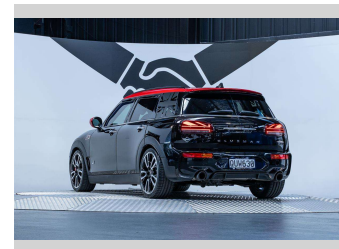

2020 Mini Clubman JCW ALL4 2.0L Turbo