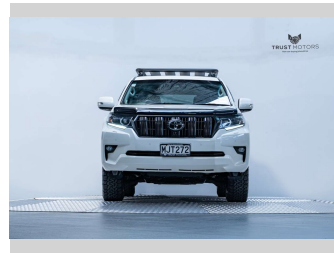

# 2019 Toyota Landcruiser Prado VX 2.8D 4WD

**Purchase Price** **\$59,990**  
Includes GST, Registration & Licensing

Finance may be available on this vehicle. Ask one of our friendly staff for more information.