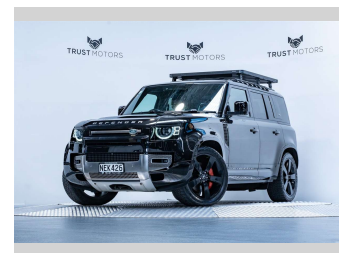

# 2020 Land Rover Defender 110 P400X 3.0L 4WD

**Purchase Price** **\$84,990**  
Includes GST, Registration & Licensing

Finance may be available on this vehicle. Ask one of our friendly staff for more information.

Gain peace of mind with Mechanical Breakdown Insurance. **Ask us how.**

**Top features**  
None Listed

**Body Style**  
5 door, SUV / 4x4

**Odometer**  
134,500 km

**Engine**  
2996 cc, Internal Combustion

**Fuel Type**  
Petrol

**Transmission**  
Automatic, 4WD

**Wheels**  
-

**VIN**  
SALEA7AU0L2022188

**Interior**  
Ebony

**Safety**  
-

**Reg No.**  
NEK426

**Ext Colour**  
Santorini Black