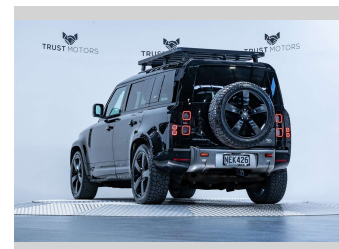

# 2020 Land Rover Defender 110 P400X 3.0L 4WD

**Purchase Price** **\$84,990**  
Includes GST, Registration & Licensing

Finance may be available on this vehicle. Ask one of our friendly staff for more information.

Gain peace of mind with Mechanical Breakdown Insurance. **Ask us how.**

**Top features**  
None Listed

**Body Style**  
5 door, SUV / 4x4

**Odometer**  
134,500 km

**Engine**  
2996 cc, Internal Combustion

**Fuel Type**  
Petrol

**Transmission**  
Automatic, 4WD

**Wheels**  
-

**VIN**  
SALEA7AU0L2022188

**Interior**  
Ebony

**Safety**  
-

**Reg No.**  
NEK426

**Ext Colour**  
Santorini Black