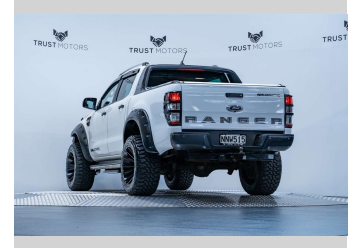

2021 Ford Ranger Wildtrak 3.2L 4WD

Purchase Price **\$49,990**
Includes GST, Registration & Licensing

Finance may be available on this vehicle. Ask one of our friendly staff for more information.

Gain peace of mind with Mechanical Breakdown Insurance. **Ask us how.**

Top features
None Listed

Body Style
4 door, Ute

Odometer
94,600 km

Engine
3198 cc, Internal Combustion

Fuel Type
Diesel

Transmission
Automatic, 4WD

Wheels
-

VIN
MPBUMFF50MX338404