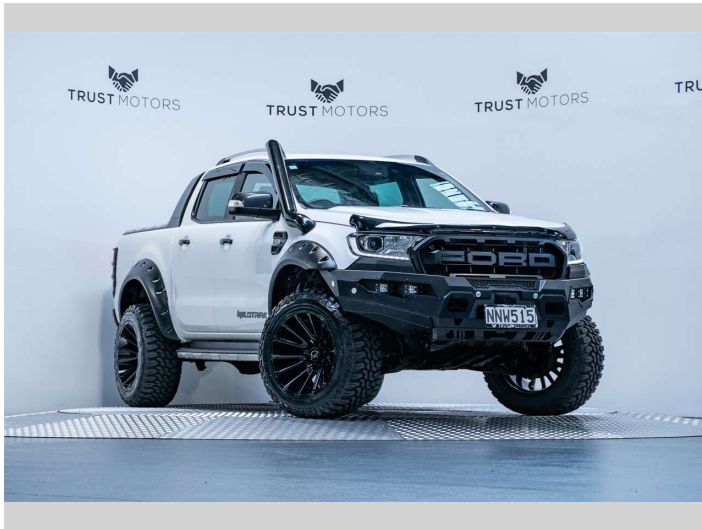

2021 Ford Ranger Wildtrak 3.2L 4WD

Purchase Price **\$49,990**
Includes GST, Registration & Licensing

Finance may be available on this vehicle. Ask one of our friendly staff for more information.

Gain peace of mind with Mechanical Breakdown Insurance. **Ask us how.**

Top features
None Listed

Body Style
4 door, Ute

Odometer
94,600 km

Engine
3198 cc, Internal Combustion

Fuel Type
Diesel

Transmission
Automatic, 4WD

Wheels
-

VIN
MPBUMFF50MX338404

Interior
Black

Safety

Based on 2024 VSRR rating

Reg No.
NNW515

Ext Colour
Arctic White

History
NZ New, 1 owner

Seats
5 seats, Leather

CO2 Emissions
★☆☆☆☆
267 grams/km