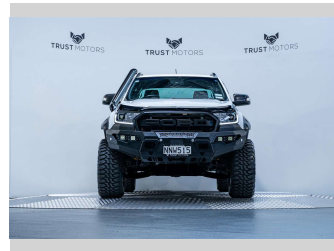

2021 Ford Ranger Wildtrak 3.2L 4WD

Purchase Price **$49,990**
Includes GST, Registration & Licensing

Finance may be available on this vehicle. Ask one of our friendly staff for more information.

Gain peace of mind with Mechanical Breakdown Insurance. **Ask us how.**

Top features
None Listed

Body Style
4 door, Ute

Odometer
94,600 km

Engine
3198 cc, Internal Combustion

Fuel Type
Diesel

Transmission
Automatic, 4WD

Wheels
-

VIN
MPBUMFF50MX338404

Interior
Black

Safety

Based on 2024 VSRR rating

Reg No.
NNW515

Ext Colour
Arctic White

History
NZ New, 1 owner

Seats
5 seats, Leather

CO2 Emissions
★☆☆☆☆
267 grams/km

Energy Economy
★☆☆☆☆
Annual fuel cost of $3,920
10.2L per 100km

Cost per year is an estimate based on diesel price of $2.00 per litre and an average distance of 14000 km. Includes Road User Charges (RUC). Emissions and Energy Economy figures standardised to 3P WLTP.

Stock ID: 6316

Trust Motors Ltd | Phone 09 887 8668 | Email george@trustmotors.co.nz
10 Norman Spencer Drive, Papatoetoe, Auckland 2104, New Zealand
www.trustmotors.co.nz

★★★★★
4.92 | 1458 reviews