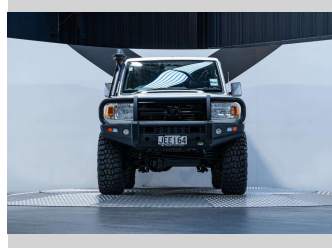

2012 Toyota Landcruiser LX 4.5L 4WD

Purchase Price

$74,990

Includes GST, Registration & Licensing

Finance may be available on this vehicle. Ask one of our friendly staff for more information.

finance
NOW

Gain peace of mind with Mechanical Breakdown Insurance. **Ask us how.**

Protecta
INSURANCE
an ASSURANT company

Top features

None Listed

Body Style

5 door, SUV / 4x4

Odometer

97,100 km

Engine

4461 cc, Internal Combustion

Fuel Type

Diesel

Transmission

Manual, 4WD

Wheels

-

VIN

JTEEV73J000007207

Interior

Grey

Safety

-

Reg No.

JEE164

Ext Colour

French Vanilla

History

NZ New, 3 owners

Seats

5 seats, Fabric

CO2 Emissions

-

Energy Economy

-

Stock ID: 5461

Trust Motors Ltd | Phone 09 887 8668 | Email george@trustmotors.co.nz
10 Norman Spencer Drive, Papatoetoe, Auckland 2104, New Zealand
www.trustmotors.co.nz

★★★★★
4.92 | 1309 reviews