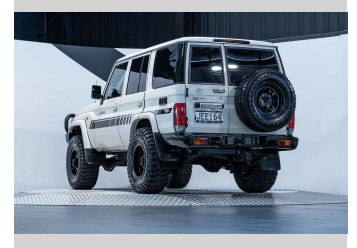

2012 Toyota Landcruiser LX 4.5L 4WD

Purchase Price

\$74,990

Includes GST, Registration & Licensing

Finance may be available on this vehicle. Ask one of our friendly staff for more information.

finance
NOW

Gain peace of mind with Mechanical Breakdown Insurance. **Ask us how.**

Protecta
INSURANCE
an ASSURANT company

Top features

None Listed

Body Style

5 door, SUV / 4x4

Odometer

97,100 km

Engine