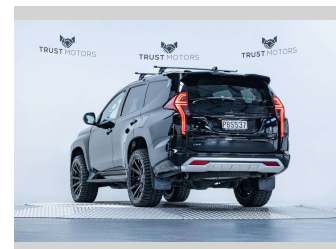

# 2022 Mitsubishi Pajero Sport VRX 2.4D 4WD

**Purchase Price** **\$43,990**  
Includes GST, Registration & Licensing

Finance may be available on this vehicle. Ask one of our friendly staff for more information.

Gain peace of mind with Mechanical Breakdown Insurance. **Ask us how.**

**Top features**  
None Listed

**Body Style**  
5 door, SUV / 4x4

**Odometer**  
59,000 km

**Engine**  
2442 cc, Internal Combustion