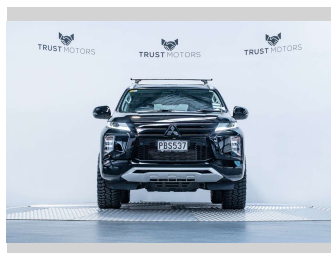

# 2022 Mitsubishi Pajero Sport VRX 2.4D 4WD

**Purchase Price** **\$43,990**  
Includes GST, Registration & Licensing

Finance may be available on this vehicle. Ask one of our friendly staff for more information.