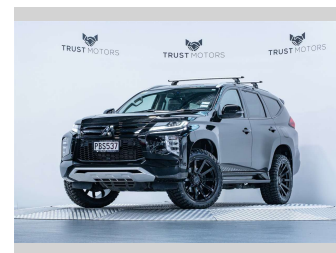

# 2022 Mitsubishi Pajero Sport VRX 2.4D 4WD

**Purchase Price** **\$43,990**  
Includes GST, Registration & Licensing

Finance may be available on this vehicle. Ask one of our friendly staff for more information.