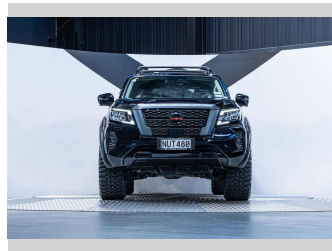

2021 Nissan Navara PRO-4X 2.3D 4WD

Purchase Price

\$52,990

Includes GST, Registration & Licensing

Finance may be available on this vehicle. Ask one of our friendly staff for more information.

finance
NOW

Gain peace of mind with Mechanical Breakdown Insurance. **Ask us how.**