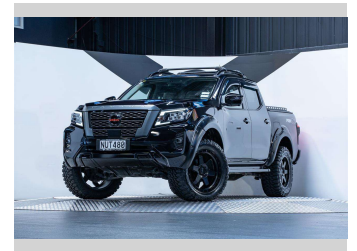

2021 Nissan Navara PRO-4X 2.3D 4WD

Purchase Price

\$52,990

Includes GST, Registration & Licensing

Finance may be available on this vehicle. Ask one of our friendly staff for more information.

finance
NOW

Gain peace of mind with Mechanical Breakdown Insurance. **Ask us how.**

Protecta
INSURANCE
an ASSURANT company

Top features

None Listed

Body Style

4 door, Ute

Odometer

42,500 km

Engine

2298 cc, Internal Combustion

Fuel Type

Diesel

Transmission

Automatic, 4WD

Wheels

-

VIN

Black Star

History

NZ New, 3 owners

Seats

5 seats, Leather

CO2 Emissions

★ ★ ☆ ☆ ☆ ☆

244 grams/km