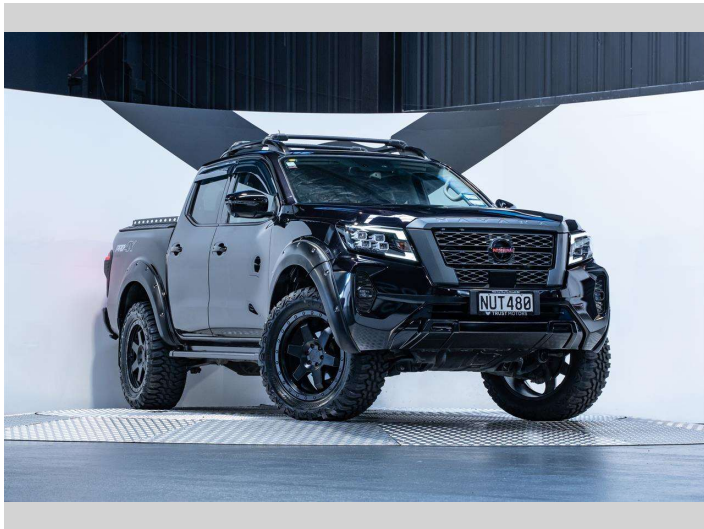

2021 Nissan Navara PRO-4X 2.3D 4WD

Purchase Price

\$52,990

Includes GST, Registration & Licensing

Finance may be available on this vehicle. Ask one of our friendly staff for more information.

finance
NOW

Gain peace of mind with Mechanical Breakdown Insurance. **Ask us how.**

Protecta
INSURANCE
an ASSURANT company

Top features

None Listed

Body Style

4 door, Ute

Odometer

42,500 km

Engine

2298 cc, Internal Combustion

Fuel Type

Diesel

Transmission

Automatic, 4WD

Wheels

-

VIN

Black Star

History

NZ New, 3 owners

Seats

5 seats, Leather

CO2 Emissions

★ ★ ☆ ☆ ☆ ☆

244 grams/km