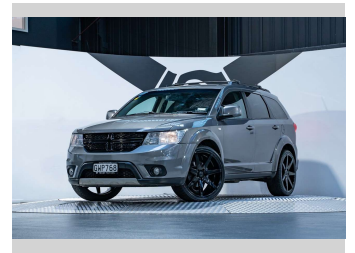

2013 Dodge Journey SXT 3.6L V6

Purchase Price **\$15,990**
Includes GST, Registration & Licensing

Finance may be available on this vehicle. Ask one of our friendly staff for more information.

Gain peace of mind with Mechanical Breakdown Insurance. **Ask us how.**

Top features
None Listed

Body Style
5 door, SUV / 4x4

Odometer
118,000 km

Engine
3605 cc, Internal Combustion

Fuel Type
Petrol

Transmission
Automatic

Wheels
-

VIN
3C4PDCJG4DT640463

Interior
Black

Safety

Based on 2024 UCSR rating for 08-16 models

Reg No.
GWP768

Ext Colour
Granite Crystal Metallic

History
NZ New, 4 owners

Seats
5 seats, Fabric

CO2 Emissions
★☆☆☆☆
279 grams/km