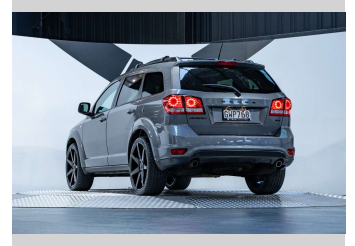

2013 Dodge Journey SXT 3.6L V6

Purchase Price **\$15,990**
Includes GST, Registration & Licensing

Finance may be available on this vehicle. Ask one of our friendly staff for more information.

Gain peace of mind with Mechanical Breakdown Insurance. **Ask us how.**

Top features
None Listed

Body Style
5 door, SUV / 4x4

Odometer
118,000 km

Engine
3605 cc, Internal Combustion

Fuel Type
Petrol

Transmission
Automatic

Wheels
-

VIN
3C4PDCJG4DT640463

Interior
Black

Safety

Based on 2024 UCSR rating for 08-16 models

Reg No.
GWP768

Ext Colour
Granite Crystal Metallic

History
NZ New, 4 owners

Seats
5 seats, Fabric

CO2 Emissions
★☆☆☆☆
279 grams/km