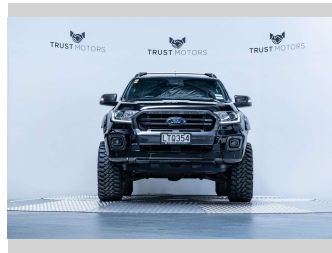

2018 Ford Ranger Wildtrak 3.2L 4WD PX-3

Purchase Price **\$42,990**
Includes GST, Registration & Licensing

Finance may be available on this vehicle. Ask one of our friendly staff for more information.

Gain peace of mind with Mechanical Breakdown Insurance. **Ask us how.**

Top features
None Listed

Body Style
4 door, Ute

Odometer
137,000 km

Engine
3198 cc, Internal Combustion

Fuel Type
Diesel

Transmission
Automatic, 4WD

Wheels
-

VIN
MPBUMFF50JX190896