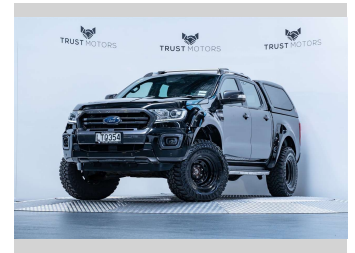

2018 Ford Ranger Wildtrak 3.2L 4WD PX-3

Purchase Price **\$42,990**
Includes GST, Registration & Licensing

Finance may be available on this vehicle. Ask one of our friendly staff for more information.

Gain peace of mind with Mechanical Breakdown Insurance. **Ask us how.**

Top features
None Listed

Body Style
4 door, Ute

Odometer
137,000 km

Engine
3198 cc, Internal Combustion

Fuel Type
Diesel

Transmission
Automatic, 4WD

Wheels
-

VIN
MPBUMFF50JX190896