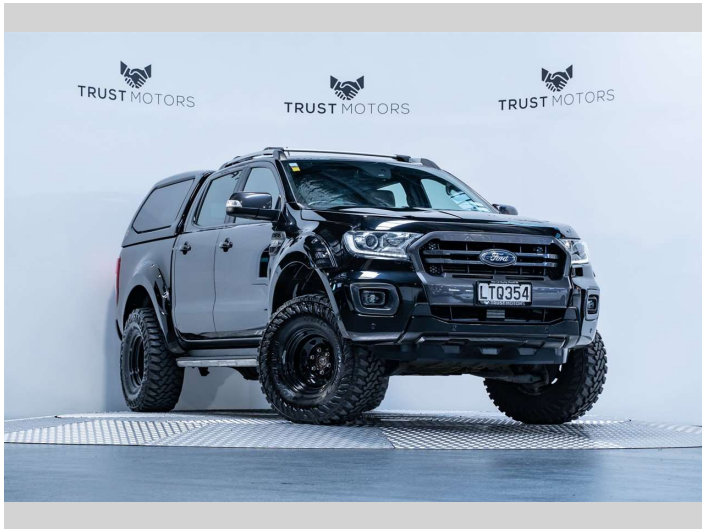

2018 Ford Ranger Wildtrak 3.2L 4WD PX-3

Purchase Price **\$42,990**
Includes GST, Registration & Licensing

Finance may be available on this vehicle. Ask one of our friendly staff for more information.

Gain peace of mind with Mechanical Breakdown Insurance. **Ask us how.**

Top features
None Listed

Body Style
4 door, Ute

Odometer
137,000 km

Engine
3198 cc, Internal Combustion

Fuel Type
Diesel

Transmission
Automatic, 4WD

Wheels
-

VIN
MPBUMFF50JX190896

Interior
Black

Safety

Based on 2024 VSRR rating

Reg No.
LTQ354

Ext Colour
Shadow Black

History
NZ New, 3 owners

Seats
5 seats, Leather

CO2 Emissions
★☆☆☆☆
267 grams/km