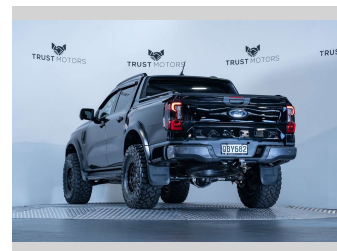

2022 Ford Ranger Wildtrak 3.0L V6 4WD

Purchase Price **\$67,990**
Includes GST, Registration & Licensing

Finance may be available on this vehicle. Ask one of our friendly staff for more information.

Gain peace of mind with Mechanical Breakdown Insurance. **Ask us how.**

Top features
None Listed

Body Style
4 door, Ute

Odometer
85,900 km

Engine
2993 cc, Internal Combustion

Fuel Type
Diesel

Transmission
Automatic, 4WD

Wheels
-

VIN
MPBCMFF70NX404937

Interior
Black

Safety
-

Reg No.
QBY682

Ext Colour
Shadow Black

History
NZ New, 3 owners

Seats
5 seats, Leather

CO2 Emissions
-

Energy Economy
-