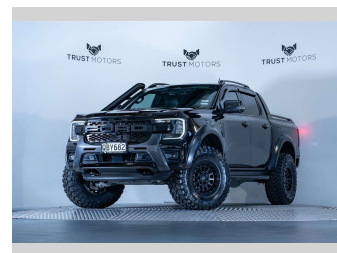

2022 Ford Ranger Wildtrak 3.0L V6 4WD

Purchase Price **\$67,990**
Includes GST, Registration & Licensing

Finance may be available on this vehicle. Ask one of our friendly staff for more information.

Gain peace of mind with Mechanical Breakdown Insurance. **Ask us how.**

Top features
None Listed

Body Style
4 door, Ute

Odometer
85,900 km

Engine
2993 cc, Internal Combustion

Fuel Type
Diesel

Transmission
Automatic, 4WD

Wheels
-

VIN
MPBCMFF70NX404937

Interior
Black

Safety
-

Reg No.
QBY682

Ext Colour
Shadow Black

History
NZ New, 3 owners

Seats
5 seats, Leather

CO2 Emissions
-

Energy Economy
-