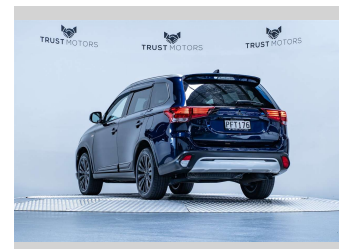

2022 Mitsubishi Outlander LS 2.4L Petrol