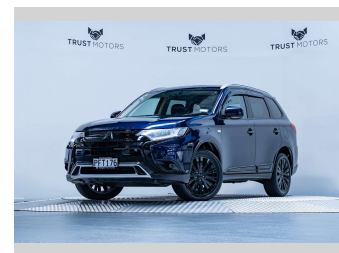

# 2022 Mitsubishi Outlander LS 2.4L Petrol

**Purchase Price** **\$26,990**  
Includes GST, Registration & Licensing

Finance may be available on this vehicle. Ask one of our friendly staff for more information.

Gain peace of mind with Mechanical Breakdown Insurance. **Ask us how.**

**Top features**  
None Listed

**Body Style**  
5 door, SUV / 4x4

**Odometer**  
24,000 km

**Engine**  
2360 cc, Internal Combustion