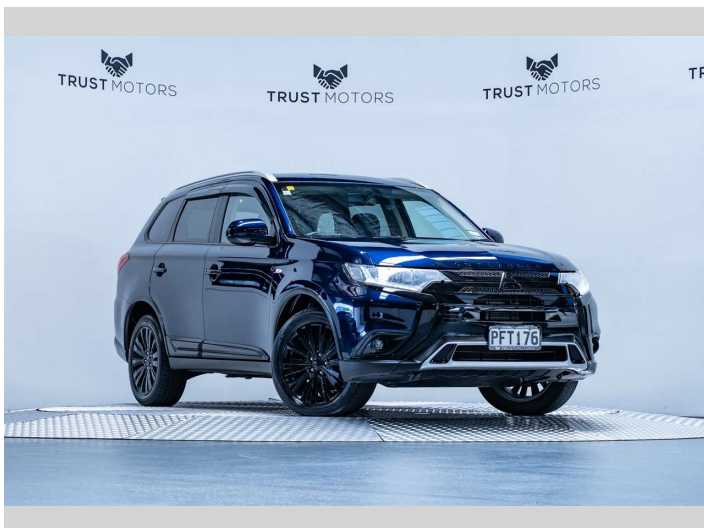

# 2022 Mitsubishi Outlander LS 2.4L Petrol

**Purchase Price** **\$26,990**  
Includes GST, Registration & Licensing

Finance may be available on this vehicle. Ask one of our friendly staff for more information.

Gain peace of mind with Mechanical Breakdown Insurance. **Ask us how.**

**Top features**  
None Listed

**Body Style**  
5 door, SUV / 4x4

**Odometer**  
24,000 km

**Engine**  
2360 cc, Internal Combustion