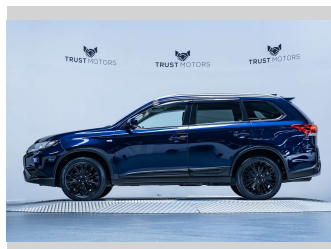

2022 Mitsubishi Outlander LS 2.4L Petrol