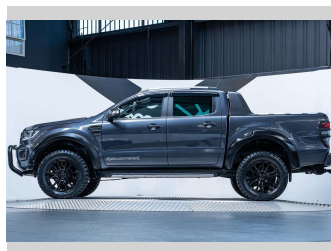

2020 Ford Ranger Wildtrak 2.0L Bi-Turbo 4WD

Purchase Price **\$45,990**
Includes GST, Registration & Licensing

Finance may be available on this vehicle. Ask one of our friendly staff for more information.

Gain peace of mind with Mechanical Breakdown Insurance. **Ask us how.**

an ASSURANT company

Top features
None Listed

Body Style
4 door, Ute

Odometer
143,300 km

Engine
1996 cc, Internal Combustion

Fuel Type
Diesel