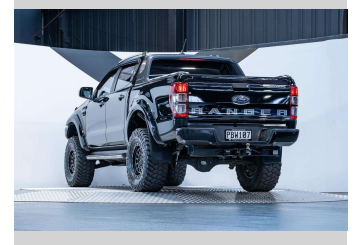

2021 Ford Ranger Wildtrak 3.2L 4WD

Purchase Price

\$49,990

Includes GST, Registration & Licensing

Finance may be available on this vehicle. Ask one of our friendly staff for more information.

finance
NOW

Gain peace of mind with Mechanical Breakdown Insurance. **Ask us how.**

Protecta
INSURANCE
an ASSURANT company

Top features

None Listed

Body Style

4 door, Ute

Odometer

91,700 km

Engine

3198 cc, Internal Combustion

Fuel Type

Diesel

Transmission

Automatic, 4WD

Wheels

-

VIN