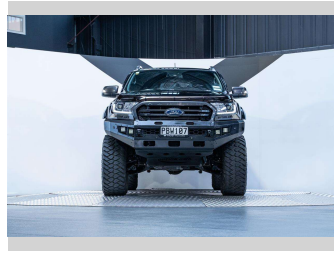

2021 Ford Ranger Wildtrak 3.2L 4WD

Purchase Price

$49,990

Includes GST, Registration & Licensing

Finance may be available on this vehicle. Ask one of our friendly staff for more information.

finance
NOW

Gain peace of mind with Mechanical Breakdown Insurance. **Ask us how.**

Protecta
INSURANCE
an ASSURANT company

Top features

None Listed

Body Style

4 door, Ute

Odometer

91,700 km

Engine

3198 cc, Internal Combustion

Fuel Type

Diesel

Transmission

Automatic, 4WD

Wheels

-

VIN

MPBUMFF50LX315332

Interior

Black

Safety

Based on 2023 VSRR rating

Reg No.

PBW107

Ext Colour

Shadow Black

History

NZ New, 4 owners

Seats

5 seats, Leather

CO2 Emissions

★☆☆☆☆

267 grams/km

Energy Economy

★☆☆☆☆

Annual fuel cost of $3,920

10.2L per 100km

Cost per year is an estimate based on diesel price of $2.00 per litre and an average distance of 14000 km. Includes Road User Charges (RUC). Emissions and Energy Economy figures standardised to 3P WLTP.

Stock ID: 5528

Trust Motors Ltd | Phone 09 887 8668 | Email george@trustmotors.co.nz
10 Norman Spencer Drive, Papatoetoe, Auckland 2104, New Zealand
www.trustmotors.co.nz

★★★★★
4.92 | 1294 reviews