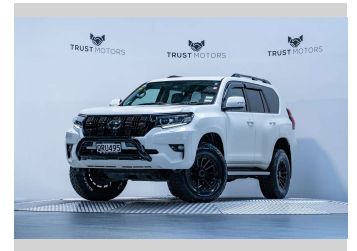

2018 Toyota Landcruiser Prado VX 2.8D 4WD

Purchase Price **\$59,990**
Includes GST, Registration & Licensing

Finance may be available on this vehicle. Ask one of our friendly staff for more information.

Gain peace of mind with Mechanical Breakdown Insurance. **Ask us how.**

Top features
None Listed

Body Style
5 door, SUV / 4x4

Odometer
82,400 km

Engine
2755 cc, Internal Combustion

Fuel Type
Diesel

Transmission
Automatic, 4WD