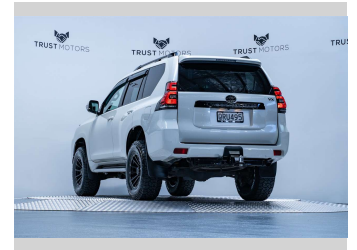

2018 Toyota Landcruiser Prado VX 2.8D 4WD

Purchase Price **\$59,990**
Includes GST, Registration & Licensing

Finance may be available on this vehicle. Ask one of our friendly staff for more information.

Gain peace of mind with Mechanical Breakdown Insurance. **Ask us how.**

Top features
None Listed

Body Style
5 door, SUV / 4x4

Odometer
82,400 km

Engine
2755 cc, Internal Combustion

Fuel Type
Diesel

Transmission
Automatic, 4WD