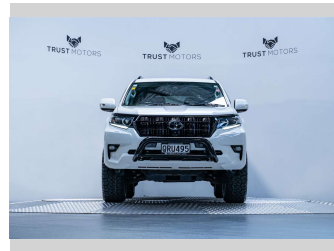

2018 Toyota Landcruiser Prado VX 2.8D 4WD

Purchase Price **\$59,990**
Includes GST, Registration & Licensing

Finance may be available on this vehicle. Ask one of our friendly staff for more information.