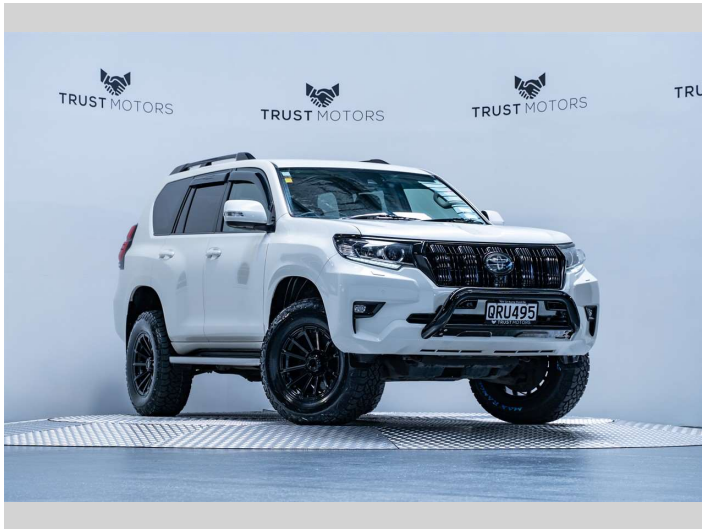

2018 Toyota Landcruiser Prado VX 2.8D 4WD

Purchase Price **\$59,990**
Includes GST, Registration & Licensing

Finance may be available on this vehicle. Ask one of our friendly staff for more information.

Gain peace of mind with Mechanical Breakdown Insurance. **Ask us how.**

Top features
None Listed

Body Style
5 door, SUV / 4x4

Odometer
82,400 km

Engine
2755 cc, Internal Combustion

Fuel Type
Diesel

Transmission
Automatic, 4WD