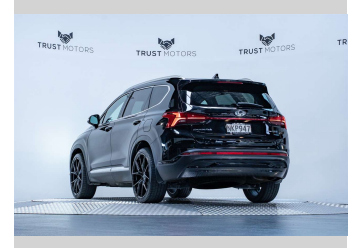

# 2021 Hyundai Santa Fe TM Elite 2.2D 4WD

**Purchase Price** **\$47,990**  
Includes GST, Registration & Licensing

Finance may be available on this vehicle. Ask one of our friendly staff for more information.

Gain peace of mind with Mechanical Breakdown Insurance. **Ask us how.**

**Top features**  
None Listed

**Body Style**  
5 door, SUV / 4x4

**Odometer**  
90,400 km

**Engine**  
2199 cc, Internal Combustion