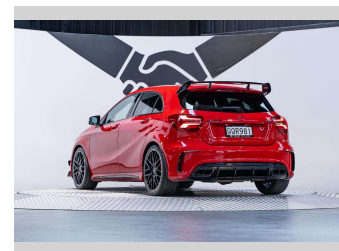

2016 Mercedes-Benz A 45 AMG 2.0L Turbo Aero

Purchase Price

\$44,990

Includes GST, Registration & Licensing

Finance may be available on this vehicle. Ask one of our friendly staff for more information.

finance
NOW

Gain peace of mind with Mechanical Breakdown Insurance. **Ask us how.**

Protecta
INSURANCE
an ASSURANT company

Top features

None Listed

Body Style

4 door, Hatchback

Odometer

70,500 km

Engine

1991 cc, Internal Combustion

Fuel Type

Petrol

Transmission

Automatic, 4WD

Wheels

-

Ext Colour

Jupiter Red

History

NZ New, 7 owners

Seats

5 seats, Leather

CO2 Emissions

-