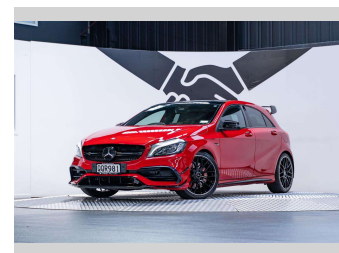

2016 Mercedes-Benz A 45 AMG 2.0L Turbo Aero

Purchase Price

\$44,990

Includes GST, Registration & Licensing

Finance may be available on this vehicle. Ask one of our friendly staff for more information.

finance
NOW

Ext Colour

Jupiter Red

History

NZ New, 7 owners

Seats

5 seats, Leather

CO2 Emissions

-