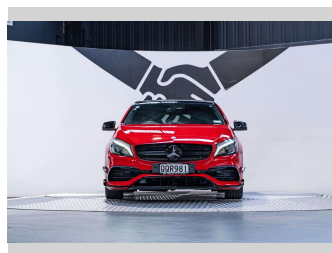

2016 Mercedes-Benz A 45 AMG 2.0L Turbo Aero

Purchase Price

\$44,990

Includes GST, Registration & Licensing

Finance may be available on this vehicle. Ask one of our friendly staff for more information.

finance
NOW

Ext Colour

Jupiter Red

History

NZ New, 7 owners

Seats

5 seats, Leather

CO2 Emissions

-