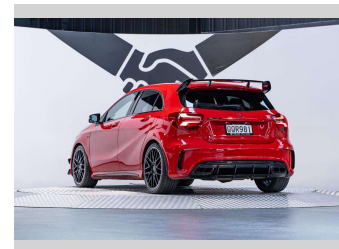

2016 Mercedes-Benz A 45 AMG 2.0L Turbo Aero

Purchase Price **\$44,990**
Includes GST, Registration & Licensing

Finance may be available on this vehicle. Ask one of our friendly staff for more information.

Gain peace of mind with Mechanical Breakdown Insurance. **Ask us how.**

Top features
None Listed

Body Style
4 door, Hatchback

Odometer
70,500 km

Engine
1991 cc, Internal Combustion

Fuel Type
Petrol

Transmission
Automatic, 4WD

Wheels
-

VIN
WDD1760522J484671

Interior
Anthracite

Safety
-

Reg No.
QQR981

Ext Colour
Jupiter Red

History
NZ New, 7 owners

Seats
5 seats, Leather