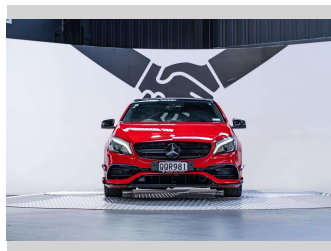

2016 Mercedes-Benz A 45 AMG 2.0L Turbo Aero

Purchase Price **\$44,990**
Includes GST, Registration & Licensing

Finance may be available on this vehicle. Ask one of our friendly staff for more information.