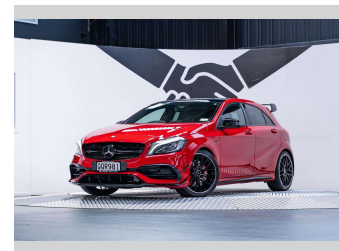

2016 Mercedes-Benz A 45 AMG 2.0L Turbo Aero

Purchase Price **\$44,990**
Includes GST, Registration & Licensing

Finance may be available on this vehicle. Ask one of our friendly staff for more information.

Gain peace of mind with Mechanical Breakdown Insurance. **Ask us how.**

Top features
None Listed

Body Style
4 door, Hatchback

Odometer
70,500 km

Engine
1991 cc, Internal Combustion

Fuel Type
Petrol

Transmission
Automatic, 4WD

Wheels
-

VIN
WDD1760522J484671

Interior
Anthracite

Safety
-

Reg No.
QQR981

Ext Colour
Jupiter Red

History
NZ New, 7 owners

Seats
5 seats, Leather