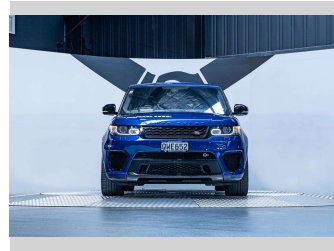

2016 Land Rover Range Rover Sport SVR 5.0L V8

Purchase Price **\$69,990**
Includes GST, Registration & Licensing

Finance may be available on this vehicle. Ask one of our friendly staff for more information.