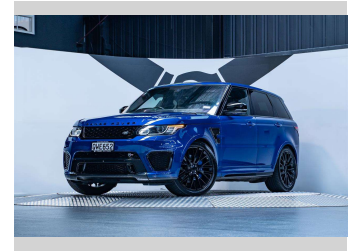

2016 Land Rover Range Rover Sport SVR 5.0L V8

Purchase Price **\$69,990**
Includes GST, Registration & Licensing

Finance may be available on this vehicle. Ask one of our friendly staff for more information.

Gain peace of mind with Mechanical Breakdown Insurance. **Ask us how.**

Top features
None Listed

Body Style
5 door, SUV / 4x4

Odometer
154,000 km

Engine
5000 cc, Internal Combustion

Fuel Type
Petrol

Transmission
Automatic, 4WD

Wheels
-

VIN
SALWA2EE9GA120805

Interior
Black

Safety
-

Reg No.
QWE652

Ext Colour
Estoril Blue

History
NZ New, 7 owners

Seats
5 seats, Leather