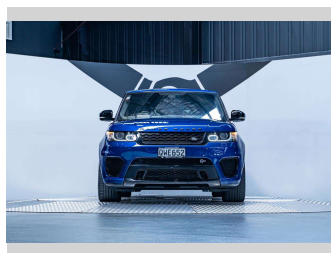

2016 Land Rover Range Rover Sport SVR 5.0L V8

Purchase Price **\$69,990**
Includes GST, Registration & Licensing

Finance may be available on this vehicle. Ask one of our friendly staff for more information.

Gain peace of mind with Mechanical Breakdown Insurance. **Ask us how.**

Top features
None Listed

Body Style
5 door, SUV / 4x4

Odometer
154,000 km

Engine
5000 cc, Internal Combustion

Fuel Type
Petrol

Transmission
Automatic, 4WD