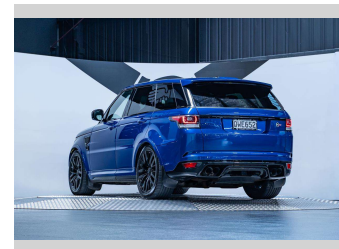

2016 Land Rover Range Rover Sport SVR 5.0L V8

Purchase Price **\$69,990**
Includes GST, Registration & Licensing

Finance may be available on this vehicle. Ask one of our friendly staff for more information.

Gain peace of mind with Mechanical Breakdown Insurance. **Ask us how.**

Top features
None Listed

Body Style
5 door, SUV / 4x4

Odometer
154,000 km

Engine
5000 cc, Internal Combustion

Fuel Type
Petrol

Transmission
Automatic, 4WD

Wheels
-

VIN
SALWA2EE9GA120805

Interior
Black

Safety
-

Reg No.
QWE652

Ext Colour
Estoril Blue

History
NZ New, 7 owners

Seats
5 seats, Leather