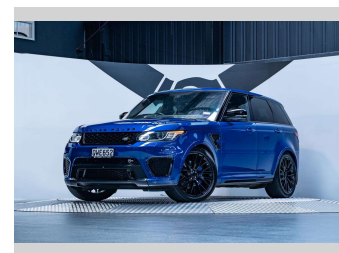

2016 Land Rover Range Rover Sport SVR 5.0L V8

Purchase Price **\$69,990**
Includes GST, Registration & Licensing

Finance may be available on this vehicle. Ask one of our friendly staff for more information.

Gain peace of mind with Mechanical Breakdown Insurance. **Ask us how.**

Top features
None Listed

Body Style
5 door, SUV / 4x4

Odometer
154,000 km

Engine
5000 cc, Internal Combustion

Fuel Type
Petrol

Transmission
Automatic, 4WD

Wheels
-

VIN
SALWA2EE9GA120805

Interior
Black

Safety
-

Reg No.
QWE652

Ext Colour
Estoril Blue

History
NZ New, 7 owners

Seats
5 seats, Leather