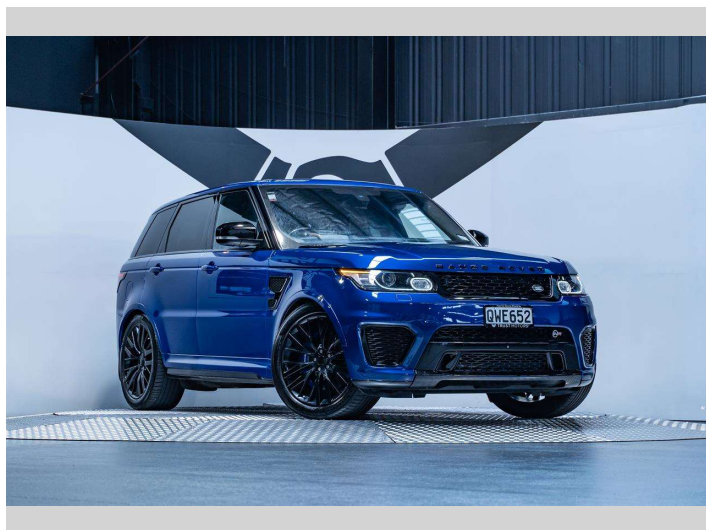

2016 Land Rover Range Rover Sport SVR 5.0L V8

Purchase Price **\$69,990**
Includes GST, Registration & Licensing

Finance may be available on this vehicle. Ask one of our friendly staff for more information.

Gain peace of mind with Mechanical Breakdown Insurance. **Ask us how.**

Top features
None Listed

Body Style
5 door, SUV / 4x4

Odometer
154,000 km

Engine
5000 cc, Internal Combustion

Fuel Type
Petrol

Transmission
Automatic, 4WD

Wheels
-

VIN
SALWA2EE9GA120805

Interior
Black

Safety
-

Reg No.
QWE652

Ext Colour
Estoril Blue

History
NZ New, 7 owners

Seats
5 seats, Leather