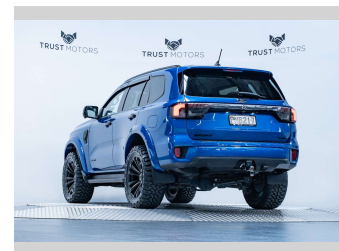

# 2022 Ford Everest Sport 3.0L V6 4WD

**Purchase Price** **\$78,990**  
Includes GST, Registration & Licensing

Finance may be available on this vehicle. Ask one of our friendly staff for more information.