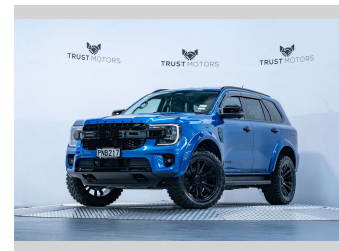

# 2022 Ford Everest Sport 3.0L V6 4WD

**Purchase Price** **\$78,990**  
Includes GST, Registration & Licensing

Finance may be available on this vehicle. Ask one of our friendly staff for more information.