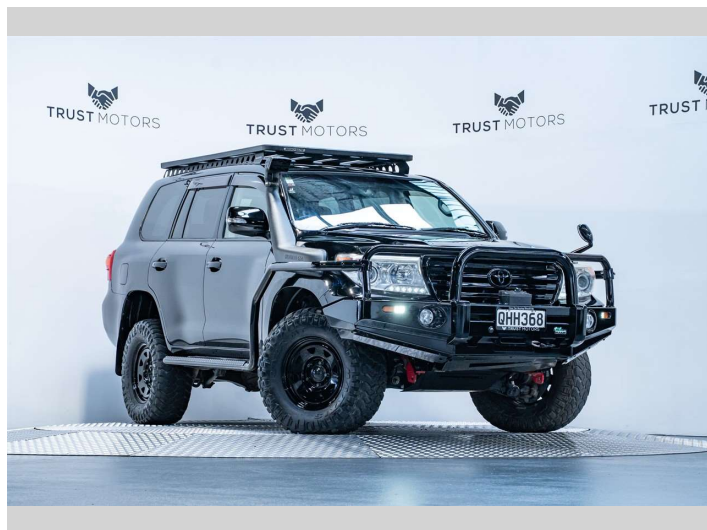

# 2013 Toyota Landcruiser 4.6L V8 Petrol

**Purchase Price** **\$54,990**  
Includes GST, Registration & Licensing

Finance may be available on this vehicle. Ask one of our friendly staff for more information.

Gain peace of mind with Mechanical Breakdown Insurance. **Ask us how.**

**Top features**  
None Listed

**Body Style**  
4 door, SUV / 4x4

**Odometer**  
143,100 km

**Engine**  
4600 cc, Internal Combustion

**Fuel Type**  
Petrol

**Transmission**  
Automatic, 4WD

**Wheels**  
-

**VIN**  
7AT0H60HX20053345

**Interior**  
Grey

**Safety**  
-

**Reg No.**  
QHH368

**Ext Colour**  
Eclipse Black