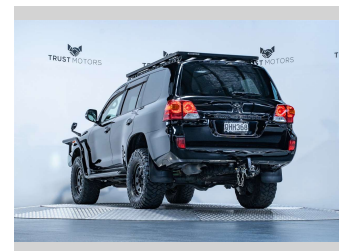

# 2013 Toyota Landcruiser 4.6L V8 Petrol

**Purchase Price** **\$54,990**  
Includes GST, Registration & Licensing

Finance may be available on this vehicle. Ask one of our friendly staff for more information.