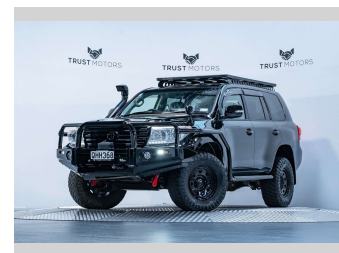

# 2013 Toyota Landcruiser 4.6L V8 Petrol

**Purchase Price** **\$54,990**  
Includes GST, Registration & Licensing

Finance may be available on this vehicle. Ask one of our friendly staff for more information.

Gain peace of mind with Mechanical Breakdown Insurance. **Ask us how.**

**Top features**  
None Listed

**Body Style**  
4 door, SUV / 4x4

**Odometer**  
143,100 km

**Engine**  
4600 cc, Internal Combustion