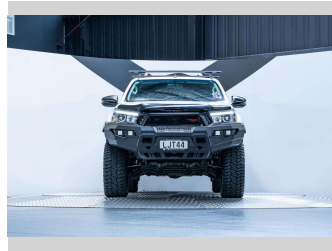

2018 Toyota Hilux SR5 2.8L 4WD

Purchase Price

$47,990

Includes GST, Registration & Licensing

Finance may be available on this vehicle. Ask one of our friendly staff for more information.

finance
NOW

Gain peace of mind with Mechanical Breakdown Insurance. **Ask us how.**

Protecta
INSURANCE
an ASSURANT company

Top features

None Listed

Body Style

4 door, Ute

Odometer

155,800 km

Engine

2755 cc, Internal Combustion

Fuel Type

Diesel

Transmission

Automatic, 4WD

Wheels

-

VIN

MR0HA3CD600410884

Interior

Black

Safety

-

Reg No.

LJT44

Ext Colour

Glacier White

History

NZ New, 6 owners

Seats

5 seats, Fabric

CO2 Emissions

-

Energy Economy

-

Stock ID: 5509

Trust Motors Ltd | Phone 09 887 8668 | Email george@trustmotors.co.nz
10 Norman Spencer Drive, Papatoetoe, Auckland 2104, New Zealand
www.trustmotors.co.nz

★★★★★
4.92 | 1295 reviews