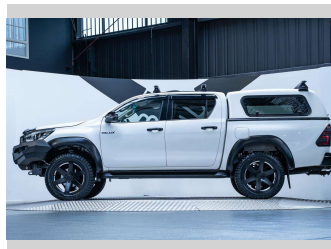

# 2018 Toyota Hilux SR5 2.8L 4WD

Purchase Price

**\$47,990**

Includes GST, Registration & Licensing

Finance may be available on this vehicle. Ask one of our friendly staff for more information.

Gain peace of mind with Mechanical Breakdown Insurance. **Ask us how.**

## Top features

None Listed

Body Style

**4 door, Ute**

Odometer

**155,800 km**

Engine

**2755 cc, Internal Combustion**