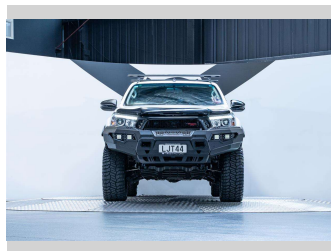

# 2018 Toyota Hilux SR5 2.8L 4WD

Purchase Price

**\$47,990**

Includes GST, Registration & Licensing

Finance may be available on this vehicle. Ask one of our friendly staff for more information.

Gain peace of mind with Mechanical Breakdown Insurance. **Ask us how.**