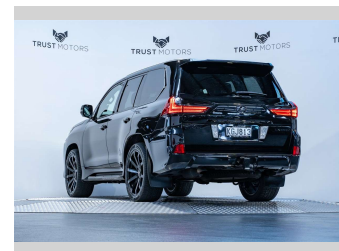

# 2016 Lexus Lx450d 4.5L Diesel V8 4WD

**Purchase Price** **\$95,990**  
Includes GST, Registration & Licensing

Finance may be available on this vehicle. Ask one of our friendly staff for more information.

Gain peace of mind with Mechanical Breakdown Insurance. **Ask us how.**

**Top features**  
None Listed

Body Style  
**5 door, SUV / 4x4**

Odometer  
**147,800 km**

Engine  
**4461 cc, Internal Combustion**