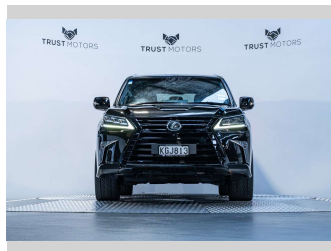

# 2016 Lexus Lx450d 4.5L Diesel V8 4WD

**Purchase Price** **\$95,990**  
Includes GST, Registration & Licensing

Finance may be available on this vehicle. Ask one of our friendly staff for more information.