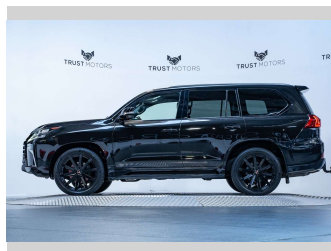

# 2016 Lexus Lx450d 4.5L Diesel V8 4WD

**Purchase Price** **\$95,990**  
Includes GST, Registration & Licensing

Finance may be available on this vehicle. Ask one of our friendly staff for more information.

Gain peace of mind with Mechanical Breakdown Insurance. **Ask us how.**

**Top features**  
None Listed

Body Style  
**5 door, SUV / 4x4**

Odometer  
**147,800 km**

Engine  
**4461 cc, Internal Combustion**