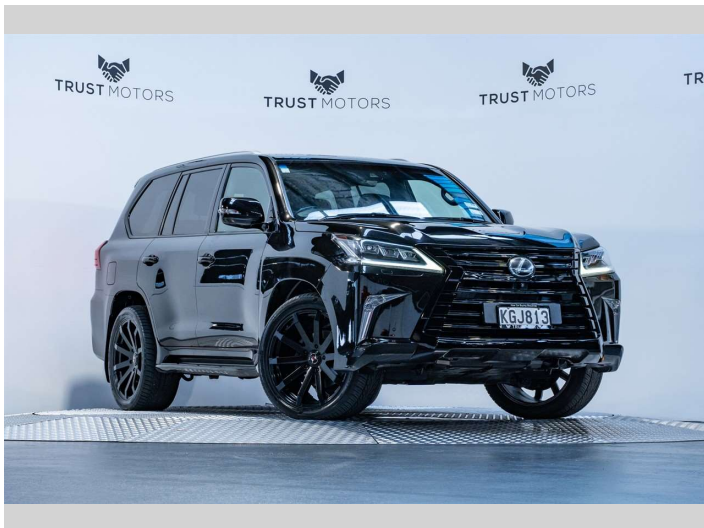

# 2016 Lexus Lx450d 4.5L Diesel V8 4WD

**Purchase Price** **\$95,990**  
Includes GST, Registration & Licensing

Finance may be available on this vehicle. Ask one of our friendly staff for more information.

Gain peace of mind with Mechanical Breakdown Insurance. **Ask us how.**

**Top features**  
None Listed

Body Style  
**5 door, SUV / 4x4**

Odometer  
**147,800 km**

Engine  
**4461 cc, Internal Combustion**