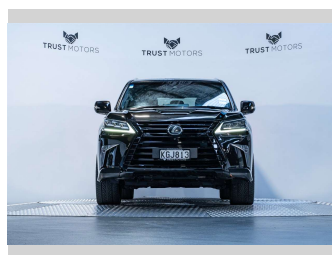

# 2016 Lexus LX 450d 4.5L Diesel V8 4WD

**Purchase Price** **\$95,990**  
Includes GST, Registration & Licensing

Finance may be available on this vehicle. Ask one of our friendly staff for more information.