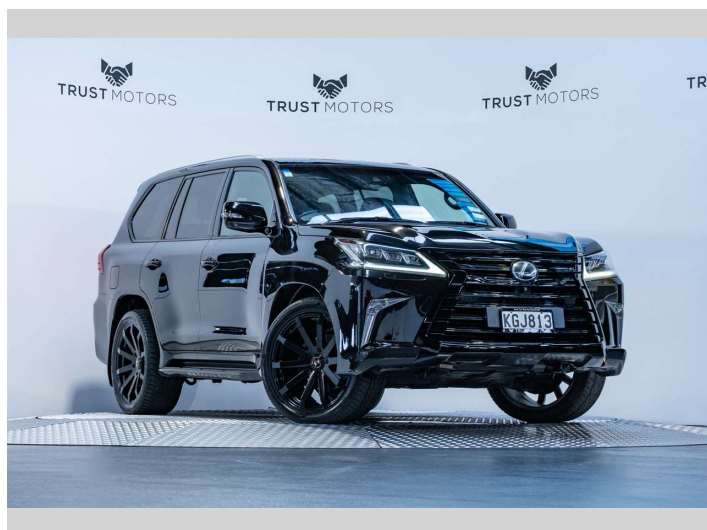

# 2016 Lexus LX 450d 4.5L Diesel V8 4WD

**Purchase Price** **\$95,990**  
Includes GST, Registration & Licensing

Finance may be available on this vehicle. Ask one of our friendly staff for more information.

Gain peace of mind with Mechanical Breakdown Insurance. **Ask us how.**

**Top features**  
None Listed

**Body Style**  
5 door, SUV / 4x4

**Odometer**  
147,800 km

**Engine**  
4461 cc, Internal Combustion