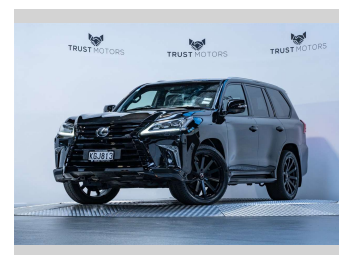

# 2016 Lexus LX 450d 4.5L Diesel V8 4WD

**Purchase Price** **\$95,990**  
Includes GST, Registration & Licensing

Finance may be available on this vehicle. Ask one of our friendly staff for more information.

Gain peace of mind with Mechanical Breakdown Insurance. **Ask us how.**

**Top features**  
None Listed

**Body Style**  
5 door, SUV / 4x4

**Odometer**  
147,800 km

**Engine**  
4461 cc, Internal Combustion