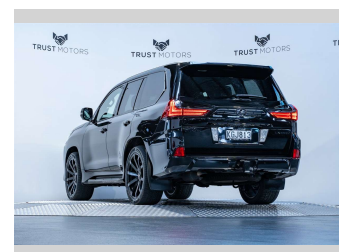

# 2016 Lexus LX 450d 4.5L Diesel V8 4WD

**Purchase Price** **\$95,990**  
Includes GST, Registration & Licensing

Finance may be available on this vehicle. Ask one of our friendly staff for more information.

Gain peace of mind with Mechanical Breakdown Insurance. **Ask us how.**

**Top features**  
None Listed

**Body Style**  
5 door, SUV / 4x4

**Odometer**  
147,800 km

**Engine**  
4461 cc, Internal Combustion