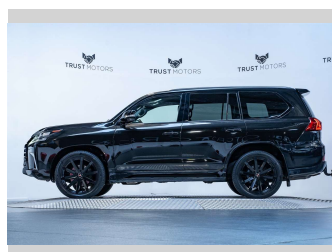

# 2016 Lexus LX 450d 4.5L Diesel V8 4WD

**Purchase Price** **\$95,990**  
Includes GST, Registration & Licensing

Finance may be available on this vehicle. Ask one of our friendly staff for more information.

Gain peace of mind with Mechanical Breakdown Insurance. **Ask us how.**

**Top features**  
None Listed

**Body Style**  
5 door, SUV / 4x4

**Odometer**  
147,800 km

**Engine**  
4461 cc, Internal Combustion