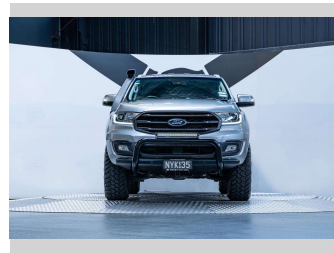

# 2021 Ford Everest Basecamp 2.0L Bi-Turbo 4WD

**Purchase Price** **\$51,990**  
Includes GST, Registration & Licensing

Finance may be available on this vehicle. Ask one of our friendly staff for more information.