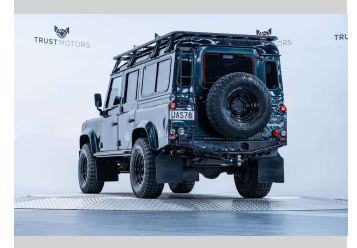

# 2015 Land Rover Defender 110 2.2D Manual 4WD

**Purchase Price** **\$84,990**  
Includes GST, Registration & Licensing

Finance may be available on this vehicle. Ask one of our friendly staff for more information.

Gain peace of mind with Mechanical Breakdown Insurance. **Ask us how.**

**Top features**  
None Listed

**Body Style**  
5 door, SUV / 4x4

**Odometer**  
76,100 km

**Engine**  
2198 cc, Internal Combustion

**Ext Colour**  
Grasmere Green Metallic

**History**  
NZ New, 5 owners

**Seats**  
5 seats, Leather & Fabric

**CO2 Emissions**  
☆☆☆☆☆☆  
**333 grams/km**

**Energy Economy**  
☆☆☆☆☆☆  
**Annual fuel cost of \$4,560**  
**12.5L per 100km**