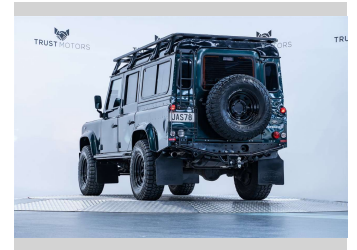

# 2015 Land Rover Defender 110 2.2D Manual 4WD

**Purchase Price** **\$84,990**  
Includes GST, Registration & Licensing

Finance may be available on this vehicle. Ask one of our friendly staff for more information.

Gain peace of mind with Mechanical Breakdown Insurance. **Ask us how.**

**Top features**  
None Listed

**Body Style**  
5 door, SUV / 4x4

**Odometer**  
76,100 km

**Engine**  
2198 cc, Internal Combustion

**Ext Colour**  
Grasmere Green Metallic

**History**  
NZ New, 5 owners

**Seats**  
5 seats, Leather & Fabric

**CO2 Emissions**  
☆☆☆☆☆☆  
**333 grams/km**

**Energy Economy**  
☆☆☆☆☆☆

**Annual fuel cost of \$4,560**  
12.5L per 100km