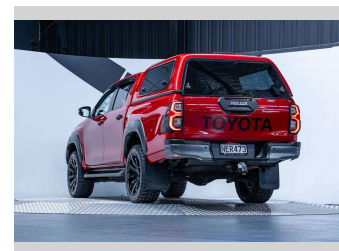

# 2020 Toyota Hilux SR5 Cruiser 2.8L Automatic

**Purchase Price** **\$49,990**  
Includes GST, Registration & Licensing

Finance may be available on this vehicle. Ask one of our friendly staff for more information.

Gain peace of mind with Mechanical Breakdown Insurance. **Ask us how.**

**Top features**  
None Listed

Body Style  
**4 door, Ute**

Odometer  
**45,900 km**

Engine  
**2755 cc, Internal Combustion**

Fuel Type  
**Diesel**

Transmission  
**Automatic**

Wheels  
-

VIN  
**MR0AA3DD000052505**

Interior  
**Black**

Safety  
-

Reg No.  
**NER473**

Ext Colour  
**Feverish Red**

History  
**NZ New, 3 owners**