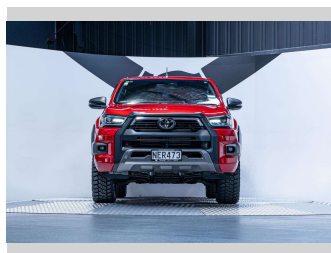

# 2020 Toyota Hilux SR5 Cruiser 2.8L Automatic

**Purchase Price** **\$49,990**  
Includes GST, Registration & Licensing

Finance may be available on this vehicle. Ask one of our friendly staff for more information.