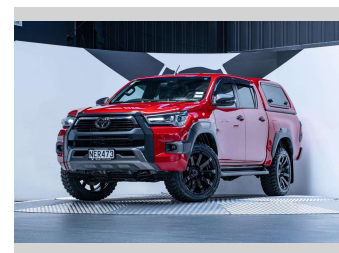

# 2020 Toyota Hilux SR5 Cruiser 2.8L Automatic

**Purchase Price** **\$49,990**  
Includes GST, Registration & Licensing

Finance may be available on this vehicle. Ask one of our friendly staff for more information.

Gain peace of mind with Mechanical Breakdown Insurance. **Ask us how.**

**Top features**  
None Listed

Body Style  
**4 door, Ute**

Odometer  
**45,900 km**

Engine  
**2755 cc, Internal Combustion**

Fuel Type  
**Diesel**

Transmission  
**Automatic**

Wheels  
-

VIN  
**MR0AA3DD000052505**

Interior  
**Black**

Safety  
-

Reg No.  
**NER473**

Ext Colour  
**Feverish Red**

History  
**NZ New, 3 owners**