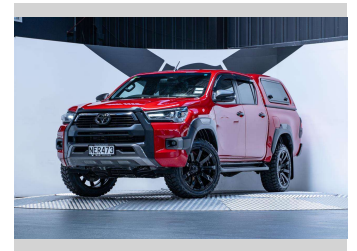

2020 Toyota Hilux SR5 Cruiser 2.8L Automatic

Purchase Price **\$49,990**
Includes GST, Registration & Licensing

Finance may be available on this vehicle. Ask one of our friendly staff for more information.

Gain peace of mind with Mechanical Breakdown Insurance. **Ask us how.**

Top features
None Listed

Body Style
4 door, Ute

Odometer
45,900 km

Engine
2755 cc, Internal Combustion

Fuel Type
Diesel

Transmission
Automatic

Wheels
-

VIN
MR0AA3DD000052505

Interior
Black

Safety
-

Reg No.
NER473

Ext Colour
Feverish Red

History
NZ New, 3 owners

Seats
5 seats, Leather