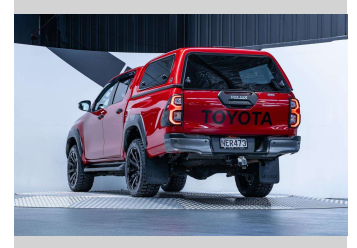

2020 Toyota Hilux SR5 Cruiser 2.8L Automatic

Purchase Price **\$49,990**
Includes GST, Registration & Licensing

Finance may be available on this vehicle. Ask one of our friendly staff for more information.

Gain peace of mind with Mechanical Breakdown Insurance. **Ask us how.**

Top features
None Listed

Body Style
4 door, Ute

Odometer
45,900 km

Engine
2755 cc, Internal Combustion

Fuel Type
Diesel

Transmission
Automatic

Wheels
-

VIN
MR0AA3DD000052505

Interior
Black

Safety
-

Reg No.
NER473

Ext Colour
Feverish Red

History
NZ New, 3 owners

Seats
5 seats, Leather