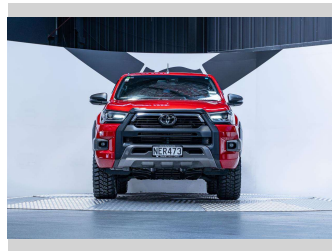

2020 Toyota Hilux SR5 Cruiser 2.8L Automatic

Purchase Price **\$49,990**
Includes GST, Registration & Licensing

Finance may be available on this vehicle. Ask one of our friendly staff for more information.

Gain peace of mind with Mechanical Breakdown Insurance. **Ask us how.**

Top features
None Listed

Body Style
4 door, Ute

Odometer
45,900 km

Engine
2755 cc, Internal Combustion

Fuel Type
Diesel

Transmission
Automatic