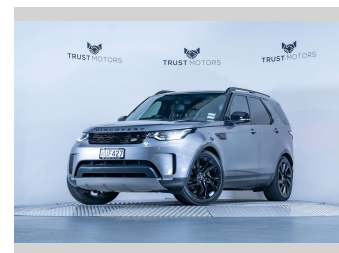

# 2020 Land Rover Discovery TD6 SE 3.0L 4WD

**Purchase Price** **\$59,990**  
Includes GST, Registration & Licensing

Finance may be available on this vehicle. Ask one of our friendly staff for more information.

Gain peace of mind with Mechanical Breakdown Insurance. **Ask us how.**

**Top features**  
None Listed

**Body Style**  
5 door, SUV / 4x4

**Odometer**  
98,400 km

**Engine**  
2993 cc, Internal Combustion