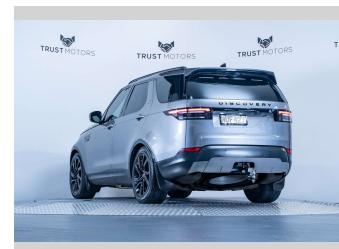

# 2020 Land Rover Discovery TD6 SE 3.0L 4WD

**Purchase Price** **\$59,990**  
Includes GST, Registration & Licensing

Finance may be available on this vehicle. Ask one of our friendly staff for more information.

Gain peace of mind with Mechanical Breakdown Insurance. **Ask us how.**

**Top features**  
None Listed

**Body Style**  
5 door, SUV / 4x4

**Odometer**  
98,400 km

**Engine**  
2993 cc, Internal Combustion