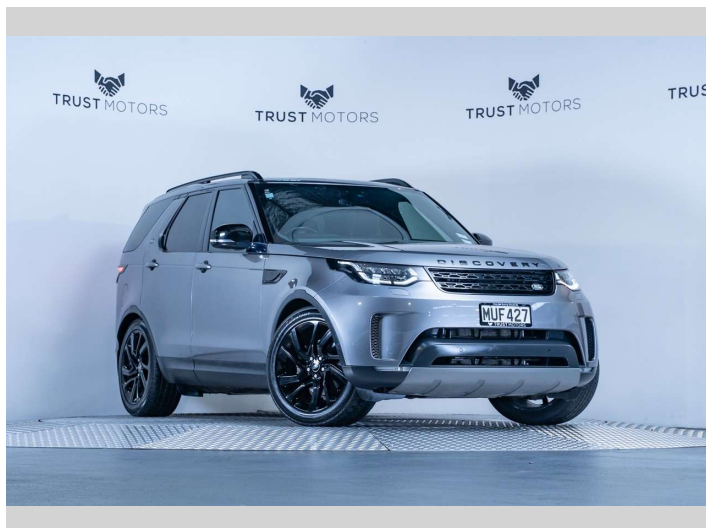

# 2020 Land Rover Discovery TD6 SE 3.0L 4WD

**Purchase Price** **\$59,990**  
Includes GST, Registration & Licensing

Finance may be available on this vehicle. Ask one of our friendly staff for more information.

Gain peace of mind with Mechanical Breakdown Insurance. **Ask us how.**

**Top features**  
None Listed

**Body Style**  
5 door, SUV / 4x4

**Odometer**  
98,400 km

**Engine**  
2993 cc, Internal Combustion