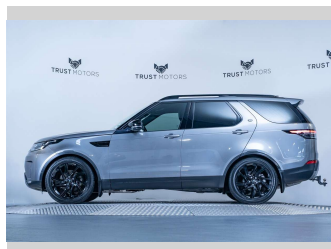

# 2020 Land Rover Discovery TD6 SE 3.0L 4WD

**Purchase Price** **\$59,990**  
Includes GST, Registration & Licensing

Finance may be available on this vehicle. Ask one of our friendly staff for more information.

Gain peace of mind with Mechanical Breakdown Insurance. **Ask us how.**

**Top features**  
None Listed

**Body Style**  
5 door, SUV / 4x4

**Odometer**  
98,400 km

**Engine**  
2993 cc, Internal Combustion